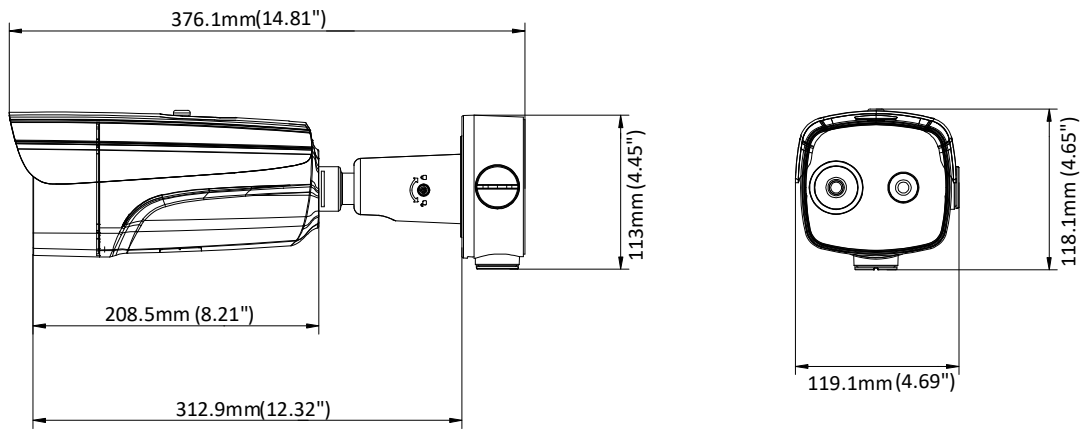

Available Model

DS-2TD2667-10/PHUN

Dimension