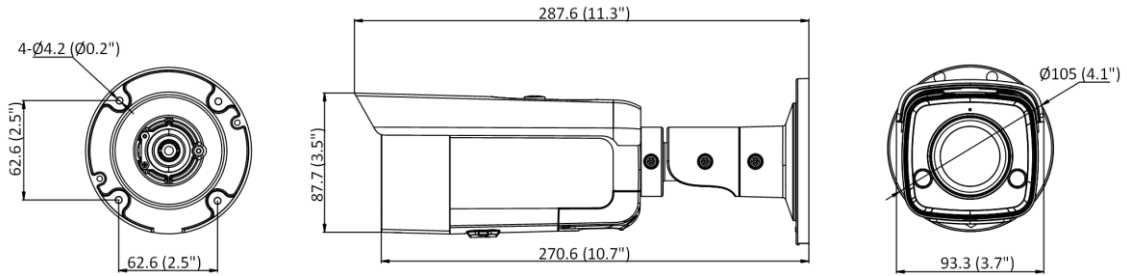

▪ **Available Model**

DS-2CD2T46G2-ISU/SL (2.8/4/6 mm)

▪ **Dimension**

Unit: mm (inch)

▪ **Accessory**

▪ **Optional**

DS-1275ZJ-S-SUS Vertical Pole Mount	DS-1276ZJ-SUS Corner Mount	DS-1260ZJ Junction Box	DS-1280ZJ-S Junction Box