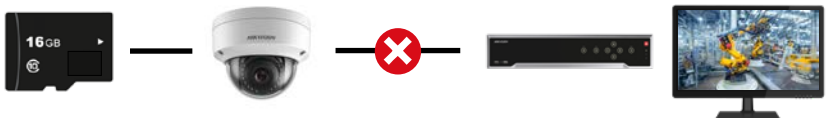

Mobile App

Going away? Have several stores to patrol?

Scan the QR code on the camera with the Hik-Connect app and immediately get live feed, playback, and alarm notifications on your mobile device.

Fail-Safe Design

Networks may fail. But with Hikvision's IP solution, your video will not get lost.

Automatic Network Replenishment (ANR) ensures that video footage gets saved on an SD card in case of network failure. The footage will be auto-sent back onto the NVR once the network recovers.

Without ANR

With ANR