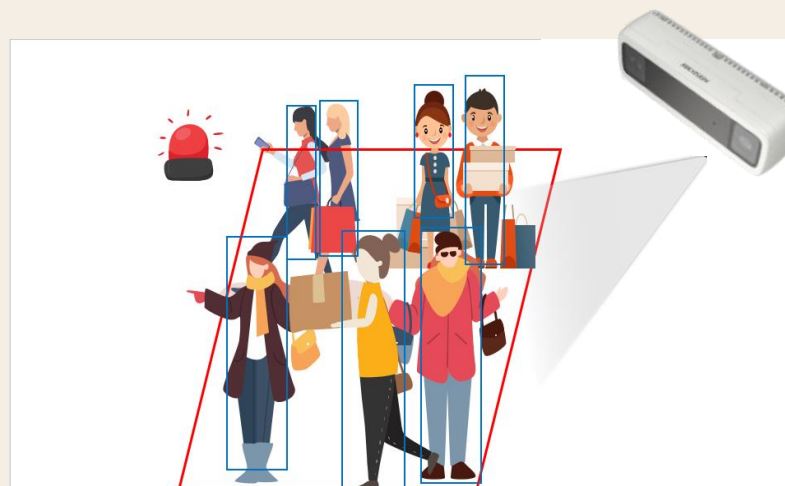

Hikvision Social Distancing Solution

➤➤ Solution Introduction

As it is important now to keep a reasonable and safe social distance from others to avoiding gathering spaces such as supermarkets, churches, restaurants and stations.

The Solution can help to detect distance between people and to avoid close contact and crowds.

Keep a safe distance, and stay away from crowds

Precise contact distance detection and alarm triggered for close contact

Application: supermarket, restaurant, station, church etc.

➤➤ Solution Components

Dual-Lens Social Distancing Network Camera (Customized)

- Precise distance detection between people powered by 3D binocular stereo vision and deep learning algorithm.
- Configurable threshold of minimum safe contact distance

Network Video Recorder

- Max. 12 MP camera access
- Dual-stream recording
- Pop-up Image and audio warning for alarm events

LED Monitor

- 21.5" 1080P, HDMI/VGA input, BNC in, BNC out
- Built-in speaker
- Multiple inputs: HDMI, VGA