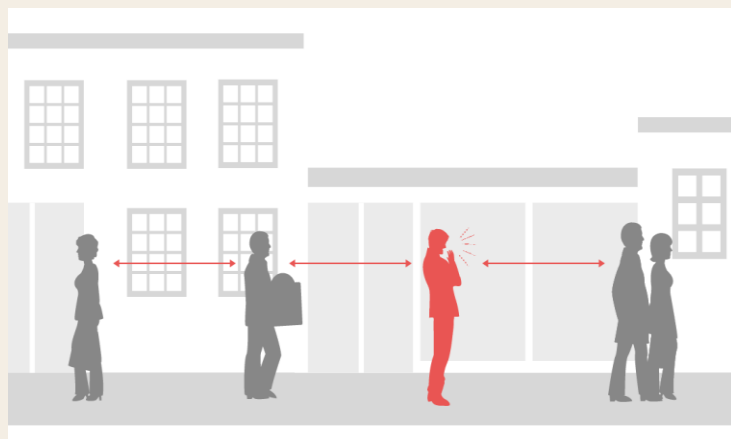

Hikvision Social Distancing Solution

➤➤ Solution Introduction

As it is important now to keep a reasonable and safe social distance from others to avoiding gathering spaces such as supermarkets, churches, restaurants and stations.

The Solution can help to detect distance between people and to avoid close contact and crowds.

Keep a safe distance, and stay away from crowds

Precise contact distance detection and alarm triggered for close contact

Application: supermarket, restaurant, station, church etc.

➤➤ Solution Components

Dual-Lens Social Distancing Network Camera (Customized)

- Precise distance detection between people powered by 3D binocular stereo vision and deep learning algorithm.
- Configurable threshold of minimum safe contact distance

Network Video Recorder

- Max. 12 MP camera access
- Dual-stream recording
- Pop-up Image and audio warning for alarm events

LED Monitor

- 21.5" 1080P, HDMI/VGA input, BNC in, BNC out
- Built-in speaker
- Multiple inputs: HDMI, VGA