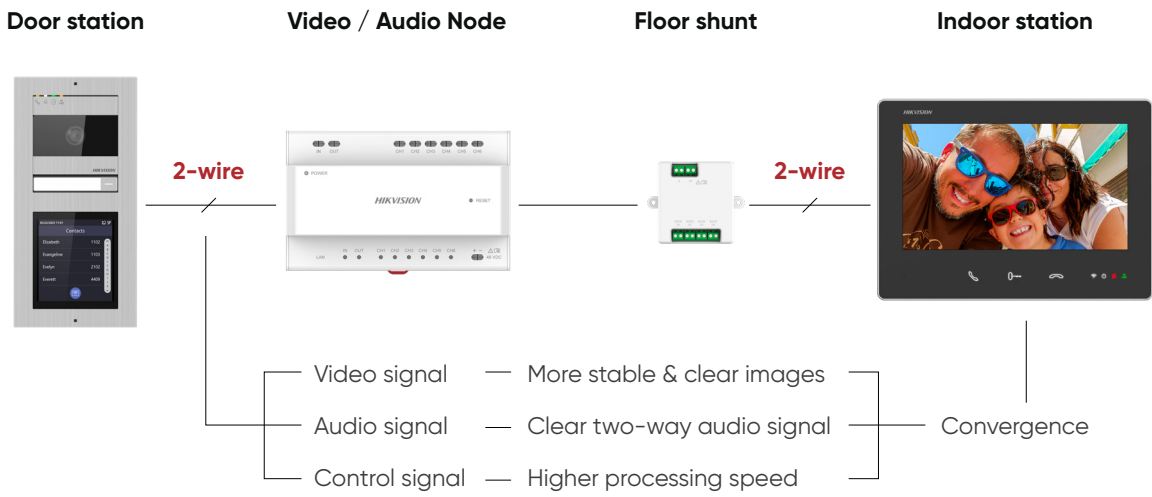

Industry-leading 2-Wire HD Solution

What sets us apart from competitors is the ability to transmit HD images with larger bandwidth and enhanced signals over the same 2-wire cabling.

The system also features high performance and large capacity, satisfying a wide range of scenarios from small to large.

System Max. Capacity

99 rooms 1584 indoor stations	Apartments
256 units	Door stations
16 units	Buildings
10 units	Outer door stations
1760 m	Outer door stations