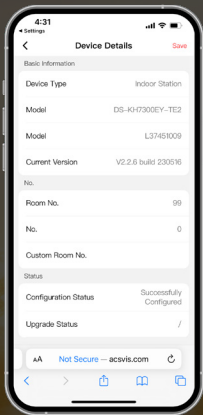

Basic configurations by turning the DEC knobs

Mobile web configuration

Complete advanced configurations such as activating devices, adding personnel info, issuing cards, and more (optional)

GREAT IMAGE QUALITY

Supreme image quality gets powered by industry-leading 2-wire data transmission technology and professional video capabilities. Users will love the crystal clear visual information.

2 MP Resolution

WDR & Low-illumination

Wide Angle Viewing

ABUNDANT FEATURES WITH INTUITIVE CONTROLS

Enjoy abundant intercom features with enhanced user interaction. The flexible mobile control allows users to talk to visitors, receive calls, check live video feeds, & unlock doors remotely from anywhere, at any time.

Remote control via mobile
Hik-Connect App

7" touchscreen for easy use

EASY TO MAINTAIN

The system features easy operation and maintenance. Device connection status can be easily checked using mobile web or the floor shunt, locating problems within a few seconds, which saves time and money a lot.