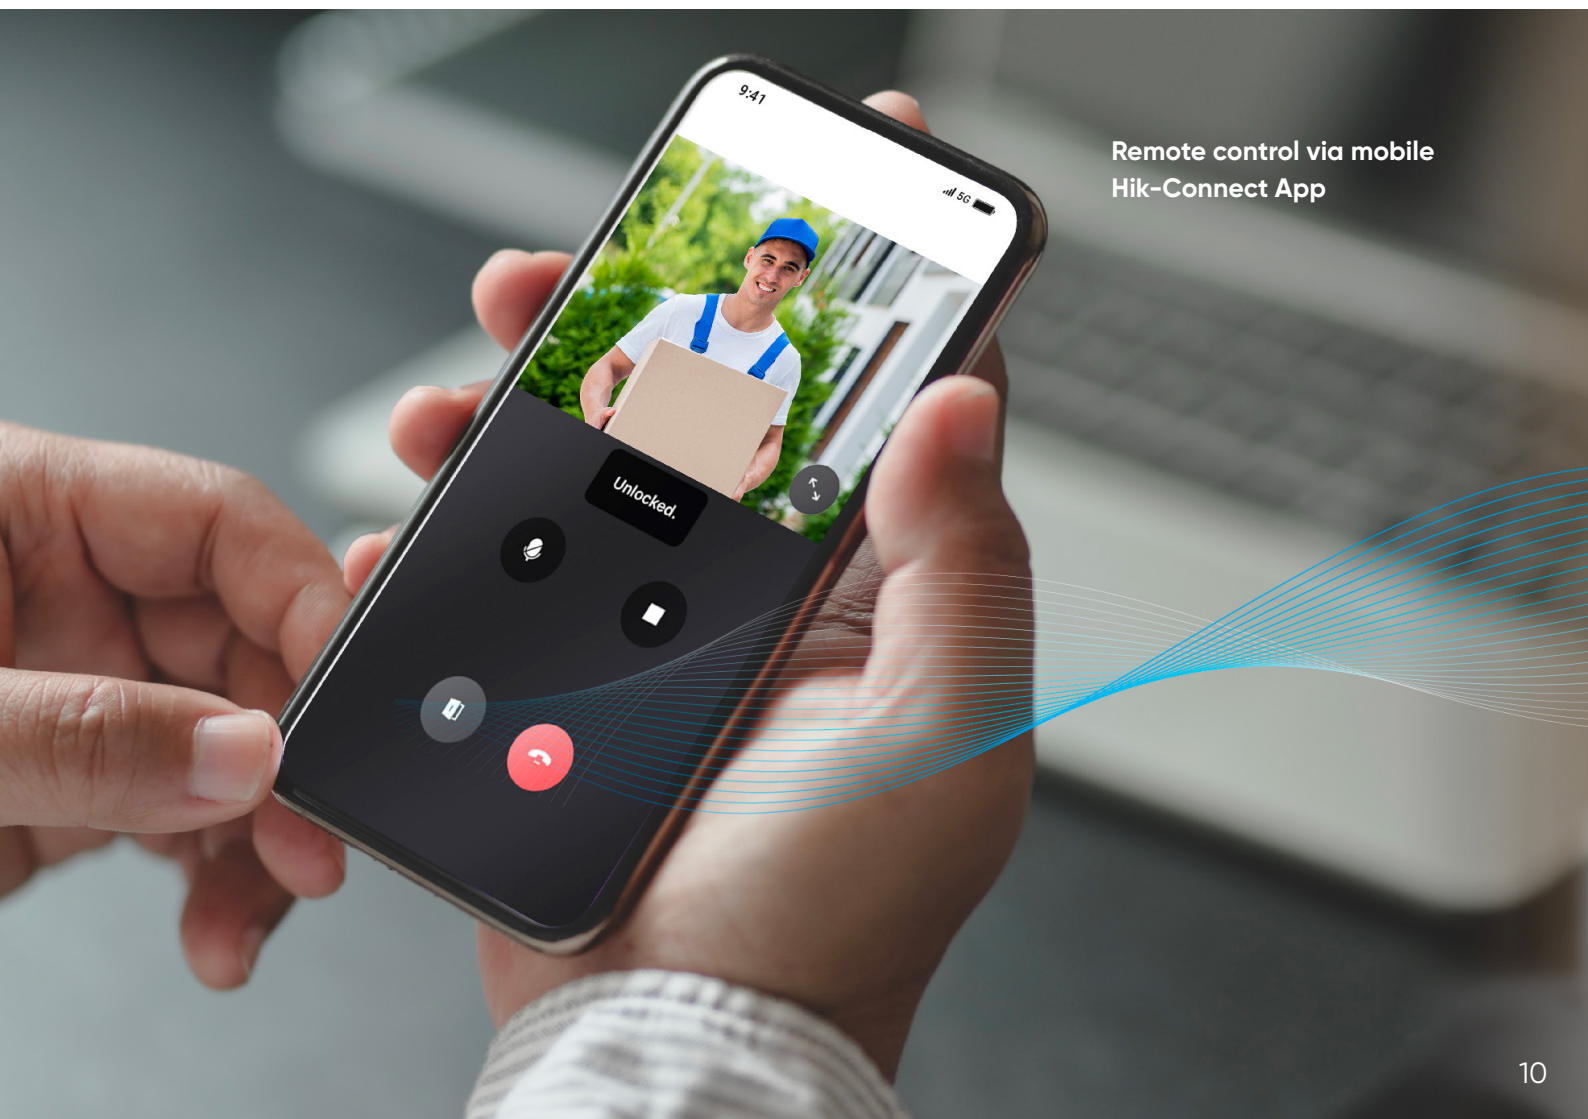

Wide Angle Viewing

ABUNDANT FEATURES WITH INTUITIVE CONTROLS

Enjoy abundant intercom features with enhanced user interaction. The flexible mobile control allows users to talk to visitors, receive calls, check live video feeds, & unlock doors remotely from anywhere, at any time.

Remote control via mobile
Hik-Connect App

7" touchscreen for easy use

EASY TO MAINTAIN

The system features easy operation and maintenance. Device connection status can be easily checked using mobile web or the floor shunt, locating problems within a few seconds, which saves time and money a lot.