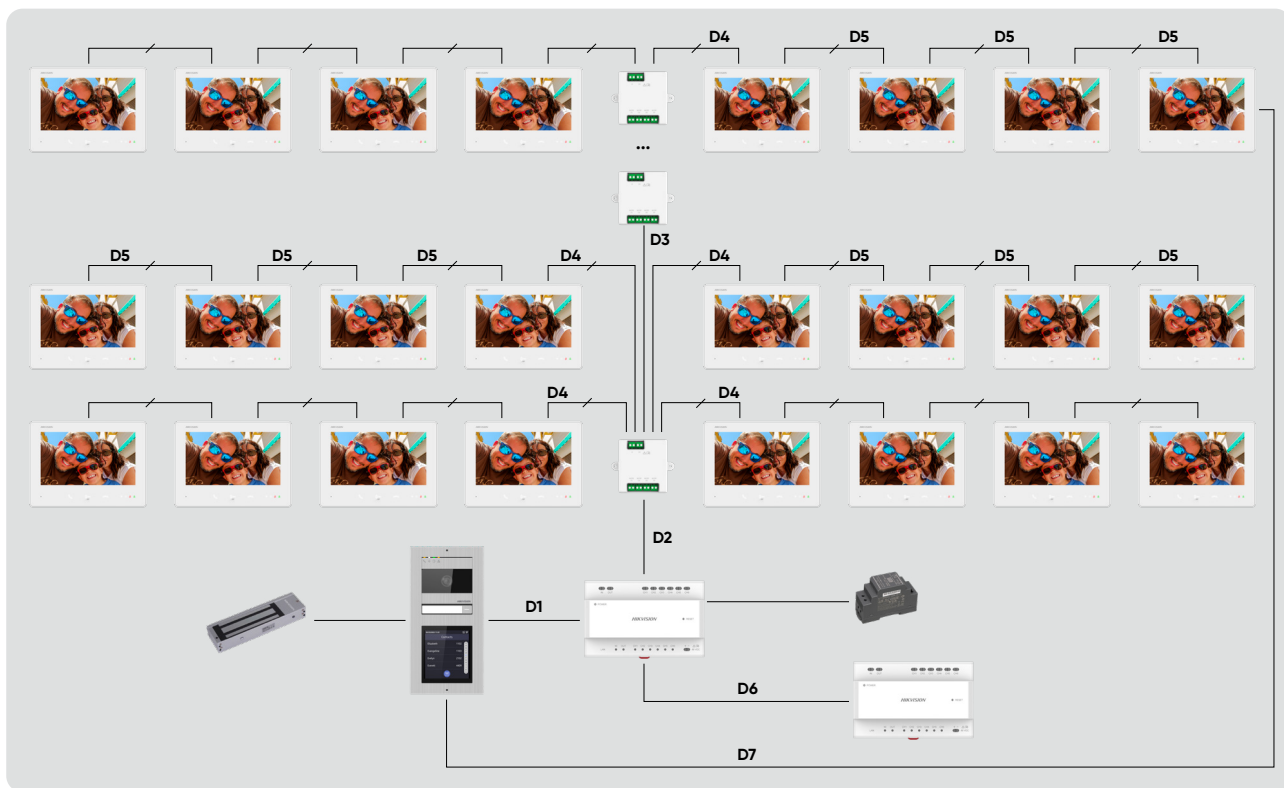

Maximum system wiring capacity

Wire	D1	D2	D3	D4	D5	D6	D7
UTP 5 0.2 mm 2 (Cat.5) AWG24 (max. wiring distance)	60 m	60 m	60 m	60 m	100 m	60 m	140 m
0.28 mm 2 (TP) AWG23 (max. wiring distance)	60 m	40 m	40 m	40 m	80 m	40 m	160 m
0.5 mm 2 (parallel) AWG20 (max. wiring distance)	60 m	60 m	60 m	60 m	100 m	60 m	180 m
1 mm 2 (parallel) AWG17 (max. wiring distance)	60 m	60 m	60 m	60 m	100 m	60 m	260 m
1 mm 2 (TP) AWG17 (max. wiring distance)	60 m	40 m	40 m	40 m	80 m	40 m	260 m
1.5 mm 2 (parallel) AWG15 (max. wiring distance)	60 m	40 m	60 m	60 m	100 m	60 m	260 m

Max. **48** indoor stations without Wi-Fi, or **22** with Wi-Fi

Max. **64** indoor stations without Wi-Fi, or **22** with Wi-Fi

Note: Cat.5 = Category 5 line, TP = Twisted-pair cable