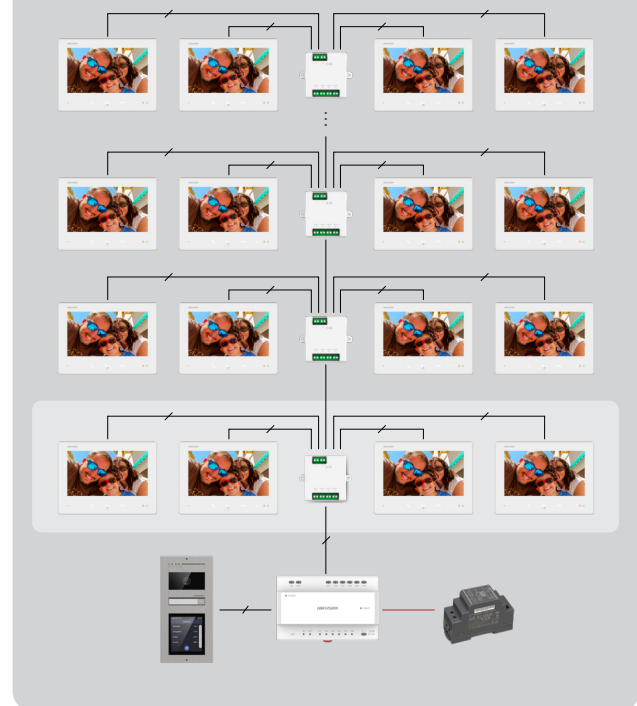

Max. **16 floor shunts** DS-KAD7061EY can be cascaded

Daisy Chain Connection

For each floor, the system supports connection of max. **8 indoor stations** via one port of the floor shunt

Star Connection

For each floor, the system supports connection of max. **4 main indoor stations** from 4 ports of the floor shunt