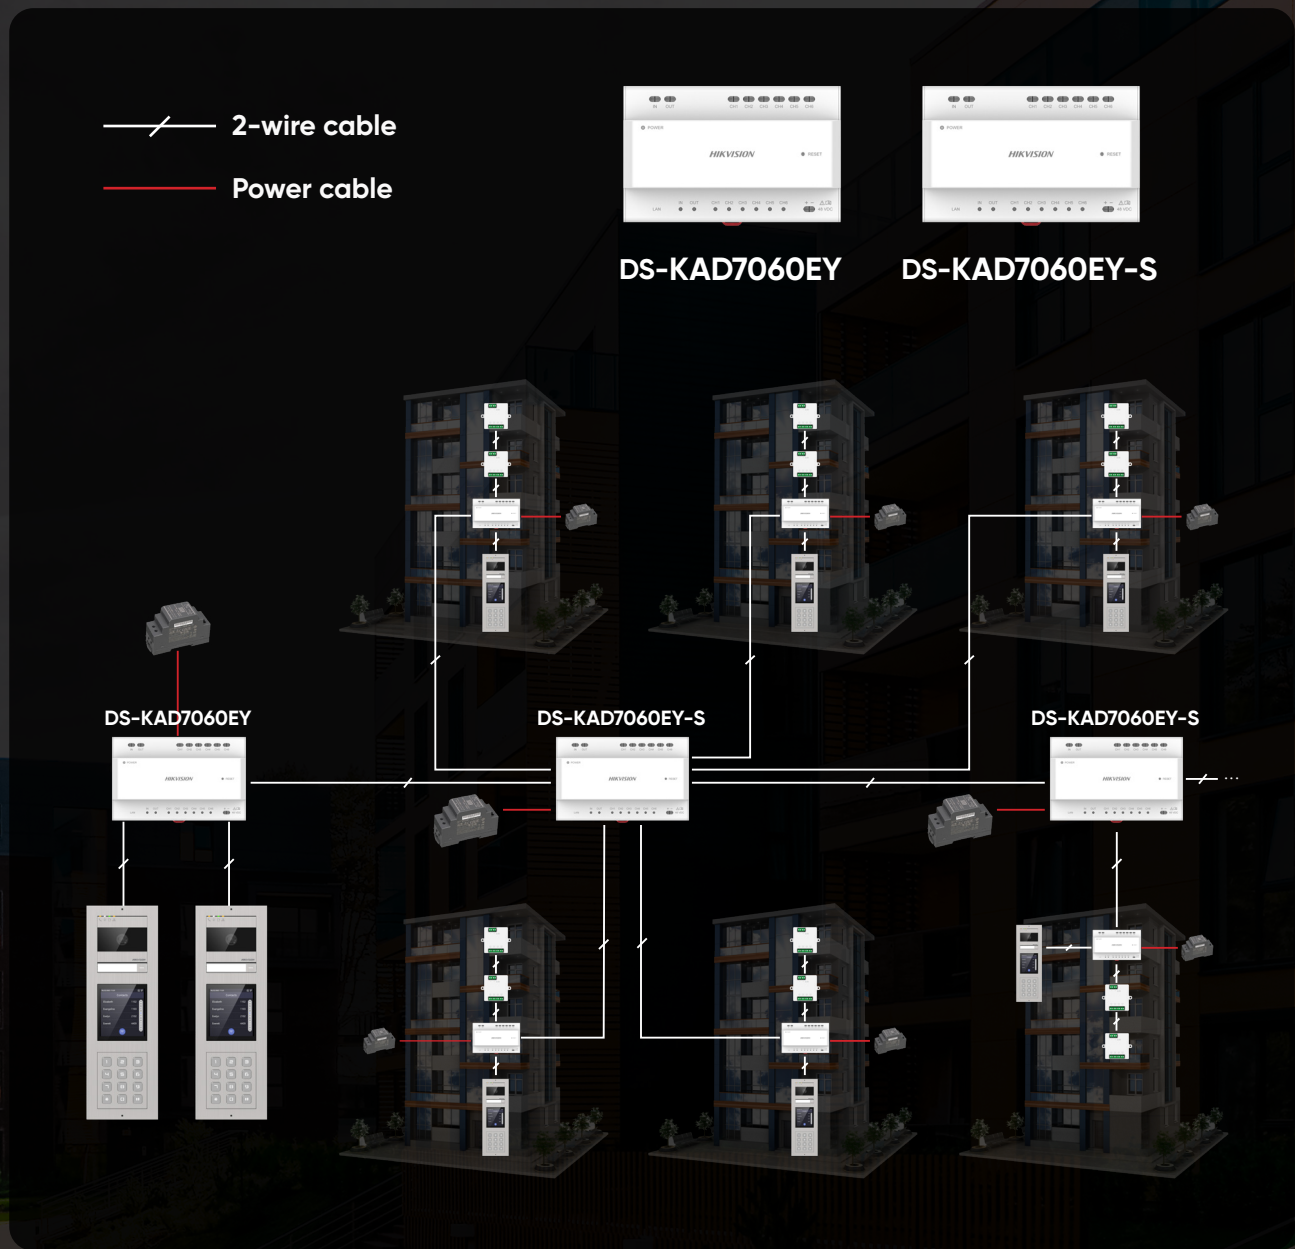

Multiple Buildings

Topology to Satisfy Requirements of Larger Residential Scenarios

- Max. **16 buildings** can be connected in the same system via DS-KAD7060EY-S
- Max. **10 outdoor stations** can be connected
- Max. **16 sub-door stations** can be connected