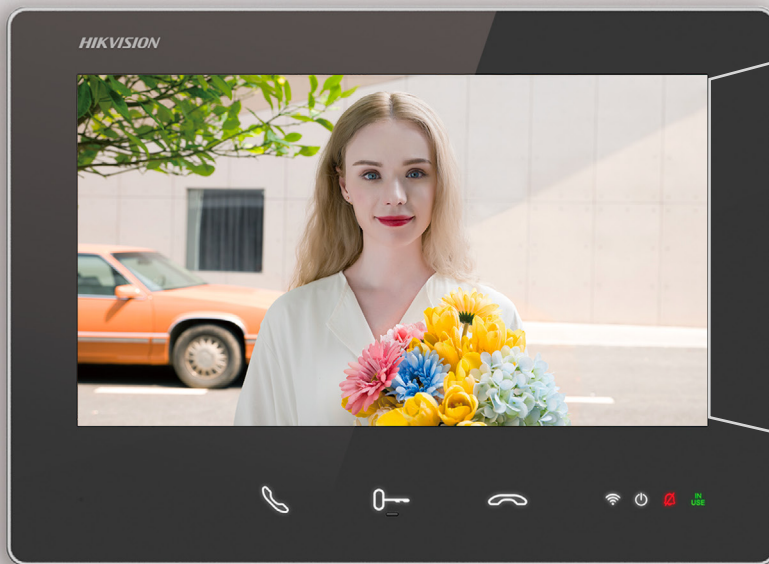

2-wire

2-wire

Image acquisition

- 2MP image acquisition
- WDR
- Low illumination image enhancement
- Wide field of view

PLUG & PLAY

To set up the system, installers simply need to power it on. Basic configurations can easily be done using the DEC knobs on the device, while all the following advanced configurations can be completed using a mobile phone with AP mode on.

Basic configurations by turning the DEC knobs

Mobile web configuration

Complete advanced configurations such as activating devices, adding personnel info, issuing cards, and more (optional)

GREAT IMAGE QUALITY

Supreme image quality gets powered by industry-leading 2-wire data transmission technology and professional video capabilities. Users will love the crystal clear visual information.

2 MP Resolution

WDR & Low-illumination