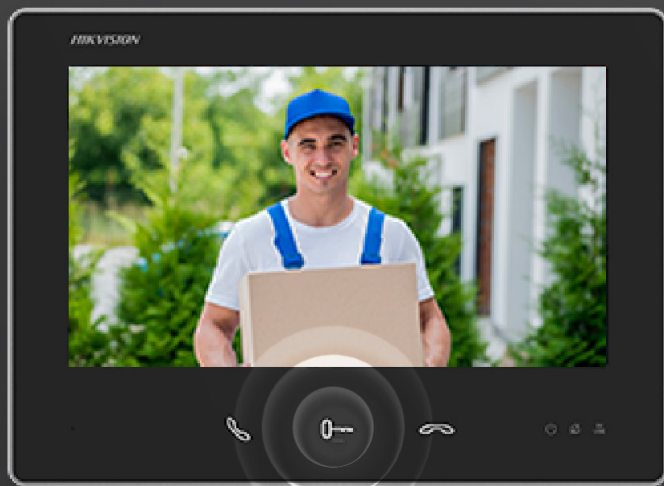

Wide Angle Viewing

ABUNDANT FEATURES WITH INTUITIVE CONTROLS

Enjoy abundant intercom features with enhanced user interaction. The flexible mobile control allows users to talk to visitors, receive calls, check live video feeds, & unlock doors remotely from anywhere, at any time.

Remote control via mobile
Hik-Connect App

7" touchscreen for easy use

EASY TO MAINTAIN

The system features easy operation and maintenance. Device connection status can be easily checked using mobile web or the floor shunt, locating problems within a few seconds, which saves time and money a lot.