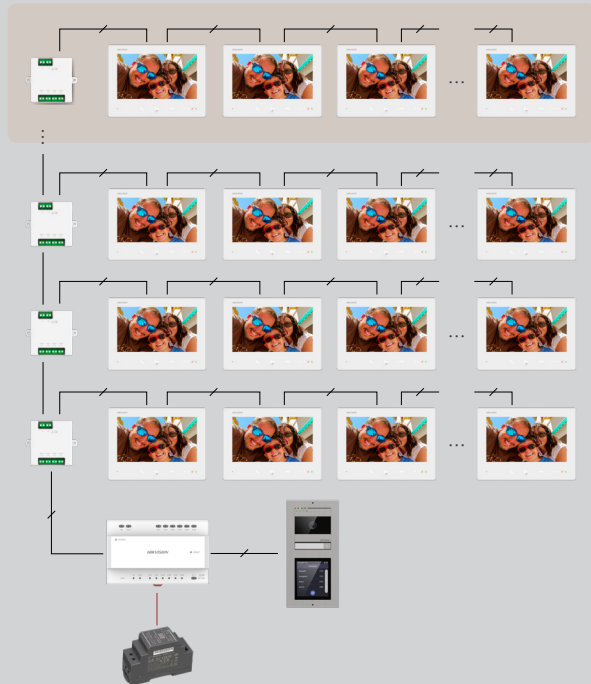

DS-KAW150-4N

Single Building Topology

The whole system is powered by **1 power supply**

Max. **22 indoor stations with Wi-Fi** or **64 without Wi-Fi** in one building
(AWG20 or better cable quality required)

Max. **16 floor shunts** DS-KAD7061EY can be cascaded

Daisy Chain Connection

For each floor, the system supports connection of max. **8 indoor stations** via one port of the floor shunt

Star Connection

For each floor, the system supports connection of max. **4 main indoor stations** from 4 ports of the floor shunt