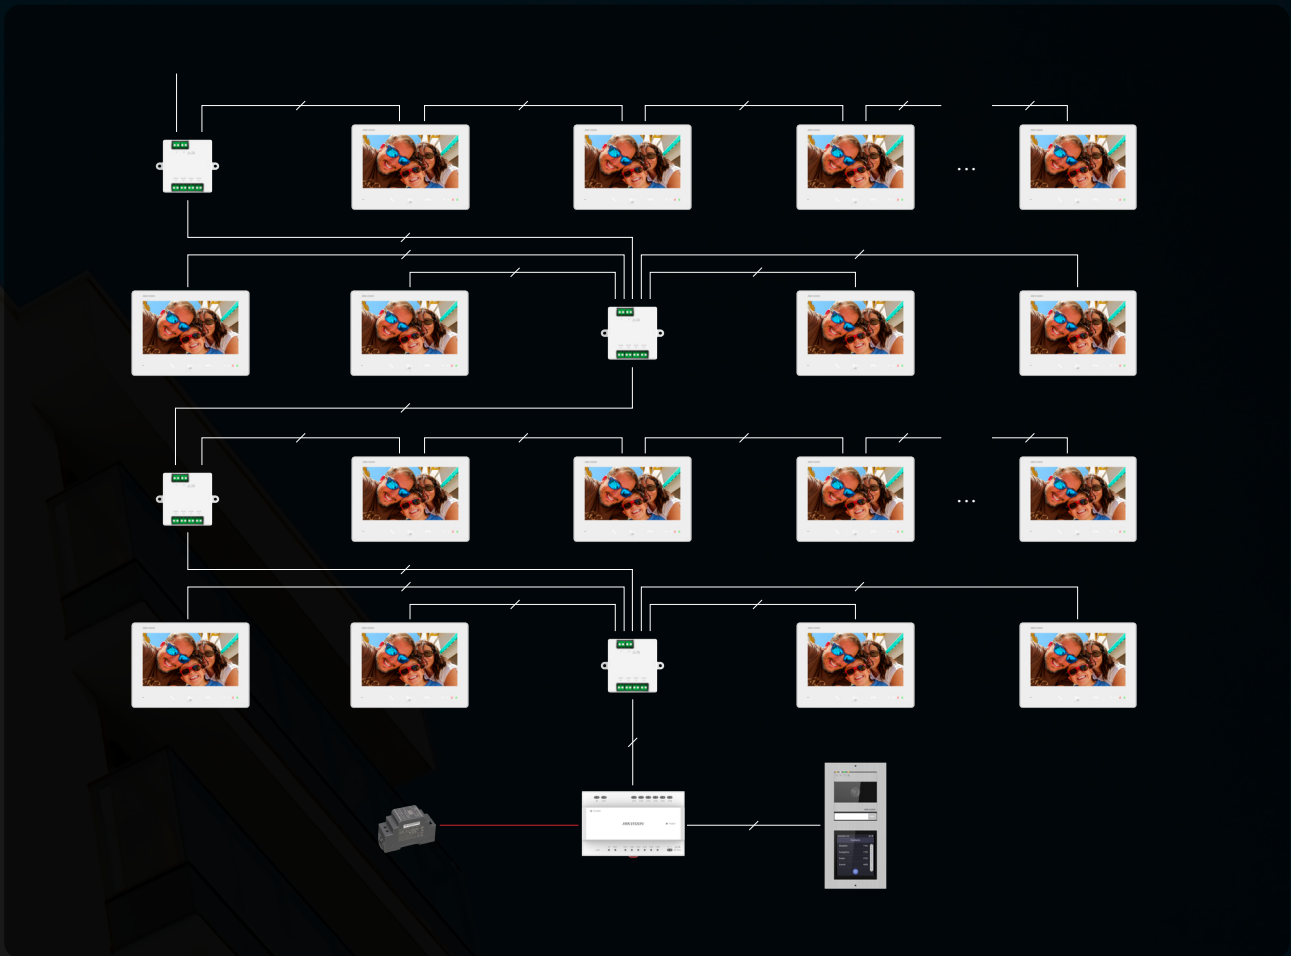

2 power supply modules

— / — 2-wire cable
— Power cable

Single Building

Daisy Chain & Star Connection Combined Topology

- The whole system is powered by **1 power supply**
- Due to system power consumption limitation, you can add another power supply module when the indoor station number exceeds **64 without Wi-Fi, or 22 with Wi-Fi**