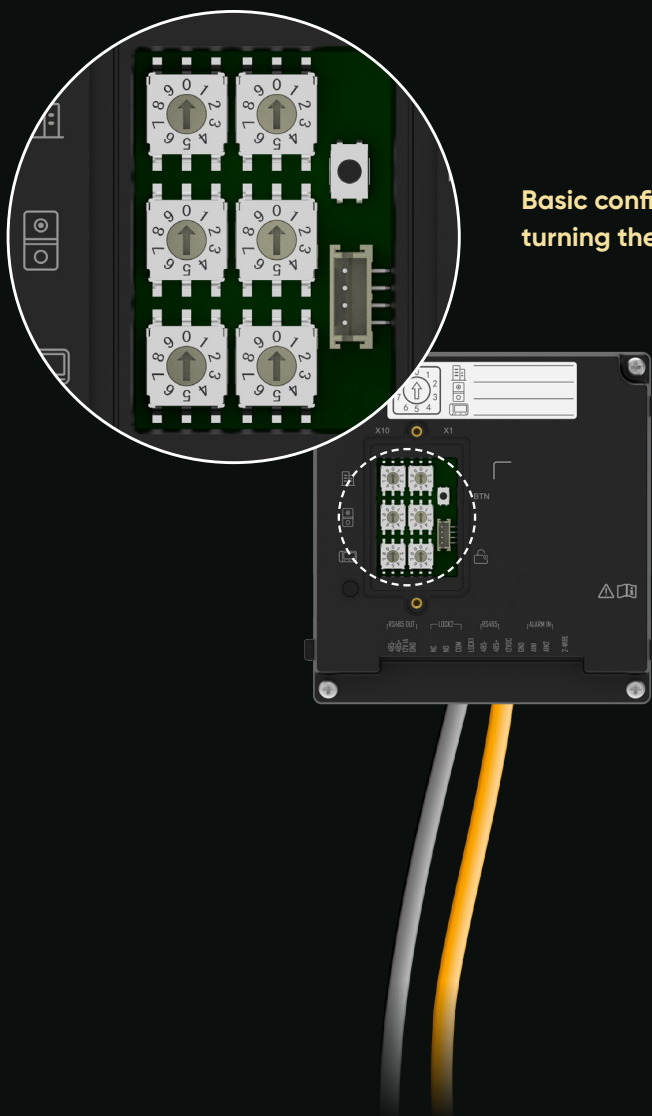

2-wire

2-wire

Image acquisition

- 2MP image acquisition
- WDR
- Low illumination image enhancement
- Wide field of view

PLUG & PLAY

To set up the system, installers simply need to power it on. Basic configurations can easily be done using the DEC knobs on the device, while all the following advanced configurations can be completed using a mobile phone with AP mode on.

Basic configurations by turning the DEC knobs

Mobile web configuration

Complete advanced configurations such as activating devices, adding personnel info, issuing cards, and more (optional)

GREAT IMAGE QUALITY

Supreme image quality gets powered by industry-leading 2-wire data transmission technology and professional video capabilities. Users will love the crystal clear visual information.

2 MP Resolution

WDR & Low-illumination