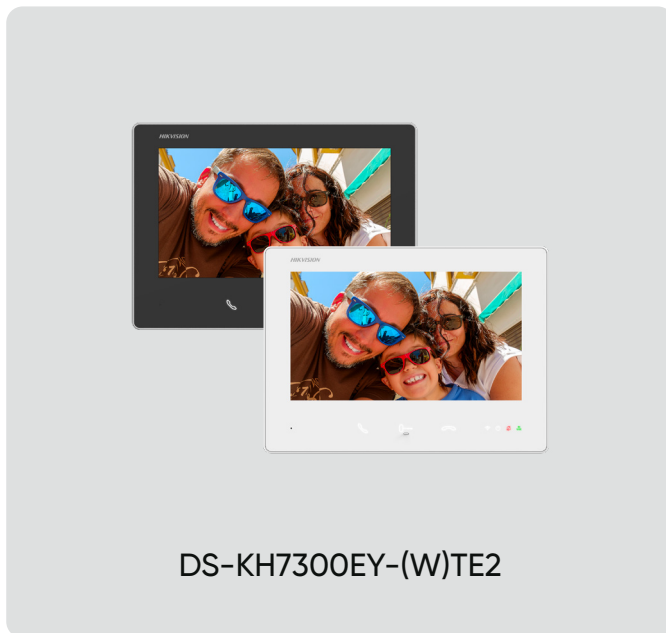

The indoor station boasts a chic geometric design that easily complements any interior.

Its Braille-guided unlocking button ensures effortless operation for visually impaired users.

The glass panel with touch buttons not only streamlines the interface.