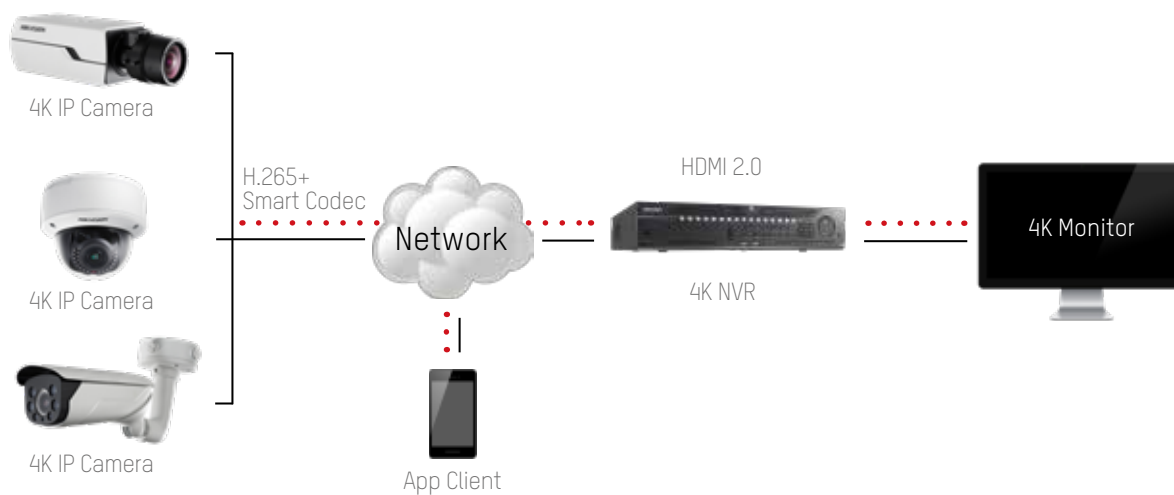

With 4K technology quickly coming into focus, opportunities to apply it to security efforts continue to grow. As a leading supplier of video surveillance equipment, Hikvision has paid close attention to the rise of 4K, and now has rolled out a complete set of 4K products in various markets worldwide.

Without 4K monitors and NVRs, 4K cameras cannot be used to their full potential, and therefore have little practical use in surveillance. But by packing ultra-high definition and smart functions into an entire set of 4K products – cameras, NVRs and monitors – Hikvision is providing a better experience for security customers.

SYSTEM STRUCTURE