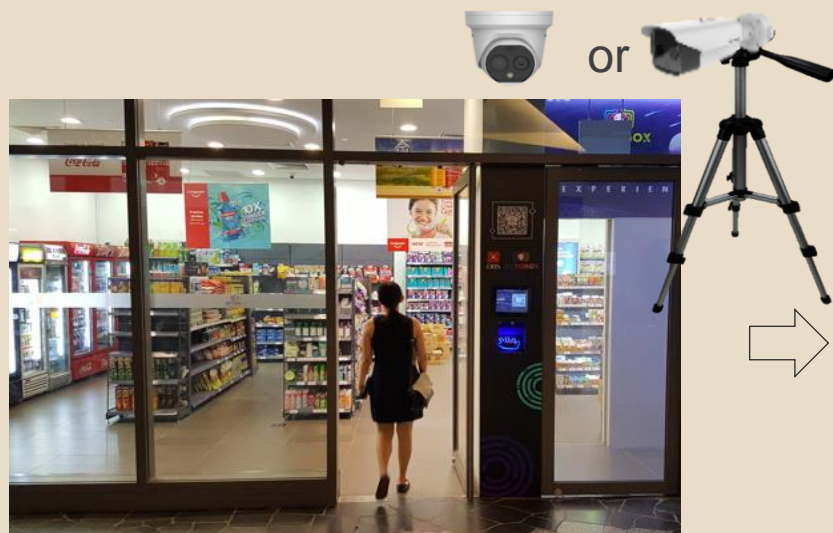

Hikvision Temperature Screening Solution for Retail Shop

>>> Solution Introduction

Hikvision's temperature screening thermographic cameras are designed to detect elevated skin-surface temperatures at shop entrance and to take proper further guidance.

Easy installation and operation;
cost-effective deployment

Skin-temperature based detection in high accuracy without surrounding interference;
simultaneous temperature screening for up to 30 persons

Fast temperature screening with elevated temperature alarm
(pop-up image/audio warning)

>>> Solution Components

HD Bullet Temperature Screening Thermographic Camera

- AI detection, multiple targets detect at same time
- Video mode: Bi-spectrum image fusion
- accuracy: $\pm 0.5^{\circ}\text{C}$
- Flexible tripod or wall mounting