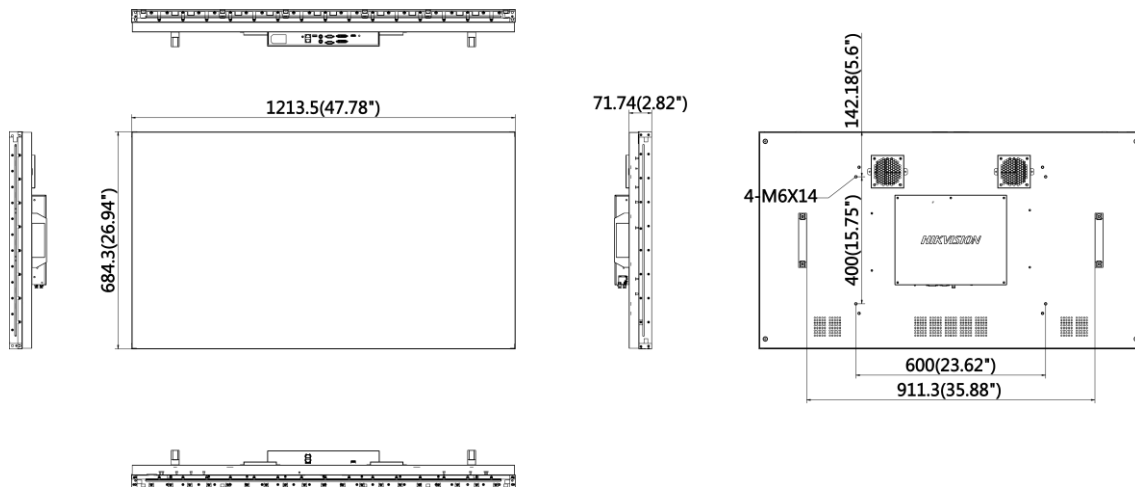

## ▪ Specification

Model		DS-D2055NL-B
<b>Product Model</b>	Product Model	DS-D2055NL-B
<b>Display</b>	Screen Size	55 inch
	Active Display Area	1209.6 (H) mm × 680.4 (V) mm
	Backlight	Direct-lit LED backlight
	Pixel Pitch	0.63 mm
	Physical Seam	3.5 mm
	Bezel Width	2.3 mm (top/left), 1.2 mm (bottom/right)
	Resolution	1920 × 1080@60 Hz (downward compatible)
	Brightness	500 cd/m <sup>2</sup>
	Viewing Angle	Horizontal 178°, vertical 178°
	Color Depth	8 bit, 16.7 M
	Contrast Ratio	4000:1
	Response Time	8 ms
	Color Gamut	72% NTSC
	Surface Treatment	Haze 25%, 3H
<b>Interface</b>	Video & Audio Input	HDMI × 1, DVI × 1, VGA × 1, DP × 1, USB × 1
	Video & Audio Output	DP × 1, HDMI × 1
	Control Interface	RS232 IN × 1, RS232 OUT × 1
<b>Power</b>	Power Supply	100-240 VAC, 50/60 Hz
	Power Consumption	≤ 187 W
	Standby Consumption	≤ 0.5 W
<b>Working Environment</b>	Working Temperature	0°C to 40°C (32°F to 104°F)
	Working Humidity	10% to 80% RH (non-condensing)
	Storage Temperature	-20°C to 60°C (-4°F to 140°F)
	Storage Humidity	10% to 80% RH (non-condensing)
<b>General</b>	Casing Material	SECC
	VESA	600 (H) mm × 400 (V) mm
	Product Dimension (W × H × D)	1213.5 mm × 684.3 mm × 71.74 mm (47.78" × 26.94" × 2.82")
	Package Dimension (W × H × D)	Carton with two displays: 1404 mm × 910 mm × 464 mm (55.28" × 35.83" × 18.27") Carton with a single display: 1404 mm × 910 mm × 464 mm (55.28" × 35.83" × 18.27")
	Packing List	LCD display × 1, power cable × 1, network cable × 1, 2-meter HDMI cable × 1, screw × 4, remote control × 1, IR receiver × 1, CD-ROM × 1, RS-232 converter × 1, quick start guide × 1

## Dimension

Distributed by