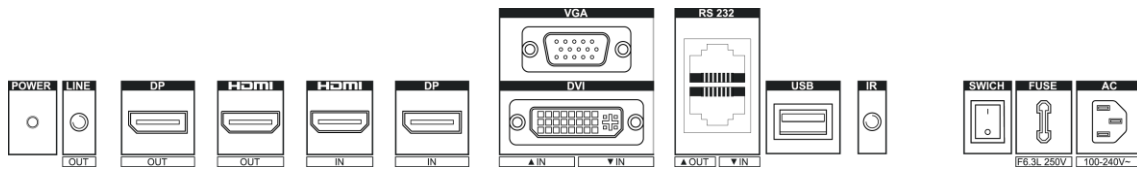

▪ **Physical Interface**

Interface	Description	Interface	Description
POWER	Power indicator	DVI IN	DVI-I input interface for digital signals
LINE OUT	Audio output interface for analog signals	RS 232 OUT	Serial loopback output interface
DP OUT	DP output interface for digital signals	RS 232 IN	Serial input interface
HDMI OUT	HDMI output interface for digital signals	USB	USB interface
HDMI IN	HDMI input interface for digital signals	IR	IR input interface
DP IN	DP input interface for digital signals	SWITCH	Switch button
VGA IN	VGA input interface for analog signals	-	-