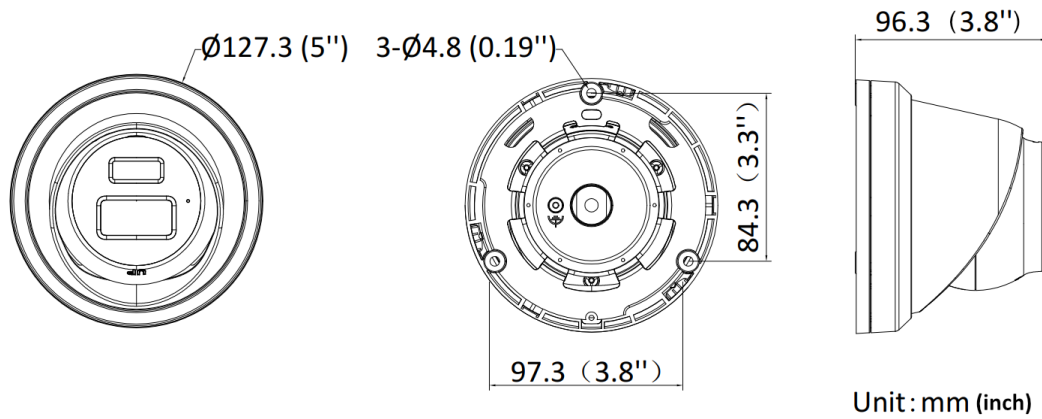

areas where no specific anti-corrosion protection is needed.

▪ **Available Model**

DS-2CD3347G3E-LIUF/SL/UHK(2.8mm)

DS-2CD3347G3E-LIUF/SL/UHK(4mm)

▪ **Dimension**

▪ **Accessory**

▪ **Optional**

DS-1275ZJ-SUS Vertical pole mount	DS-1275ZJ-S-SUS Vertical pole mount	DS-1276ZJ-SUS Corner mount	DS-220AZJ-130-WA Wall mount	DS-1280ZJ-DM8 Junction box
DS-1271ZJ-130-TRL Pendant Mount	DS-1273ZJ-130-TRL Wall mount	DS-220AZJ-145-WA Wall mount	DS-1281ZJ-M Inclined ceiling mount	DS-1273ZJ-130B-T RL Wall mount