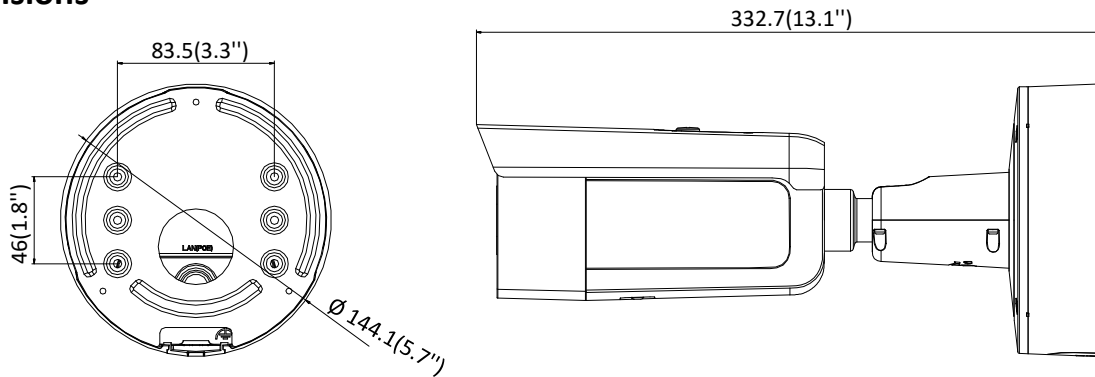

Dimensions

Unit: mm(inch)

Accessories

DS-1275ZJ-S-SUS
Vertical Pole Mount

Distributed by

HIKVISION®

Headquarters

No.555 Qianmo Road, Binjiang District,
Hangzhou 310051, China
T +86-571-8807-5998
overseasbusiness@hikvision.com

Hikvision USA
T +1-909-895-0400
sales.usa@hikvision.com

Hikvision Australia
T +61-2-8599-4233
salesau@hikvision.com

Hikvision India
T +91-22-28469900
sales@pramahikvision.com

Hikvision Canada
T +1-866-200-6690
sales.canada@hikvision.com

Hikvision Thailand
T +662-275-9949
sales.thailand@hikvision.com

Hikvision Europe
T +31-23-5542770
sales.eu@hikvision.com

Hikvision Italy
T +39-0438-6902
info.it@hikvision.com

Hikvision Brazil
T +55 11 3318-0050
Latam.support@hikvision.com

Hikvision Turkey
T +90 (216)521 7070- 7074
sales.tr@hikvision.com

Hikvision Malaysia
T +601-7652-2413
sales.my@hikvision.com

Hikvision UK & Ireland
T +01628-902140
sales.uk@hikvision.com

Hikvision South Africa
Tel: +27 (10) 0351172
sale.africa@hikvision.com

Hikvision France
T +33(0)1-85-330-450
info.fr@hikvision.com

Hikvision Kazakhstan
T +7-727-9730667
nikia.panfilov@hikvision.ru

Hikvision Vietnam
T +84-974270888
sales.vt@hikvision.com

Hikvision UAE
T +971-4-4432090
salesme@hikvision.com

Hikvision Singapore
T +65-6684-4718
sg@hikvision.com

Hikvision Spain
T +34-91-737-16-55
info.es@hikvision.com

Hikvision Tashkent
T +99-87-1238-9438
uzb@hikvision.ru

Hikvision Hong Kong
T +852-2151-1761
info.hk@hikvision.com

Hikvision Russia
T +7-495-669-67-99
saleru@hikvision.com

Hikvision Korea
T +82-(0)31-731-8817
sales.korea@hikvision.com

Hikvision Poland
T +48-22-460-01-50
info.pl@hikvision.com

Hikvision Indonesia
T +62-21-2933759
Sales.Indonesia@hikvision.com

Hikvision Colombia
sales.colombia@hikvision.com