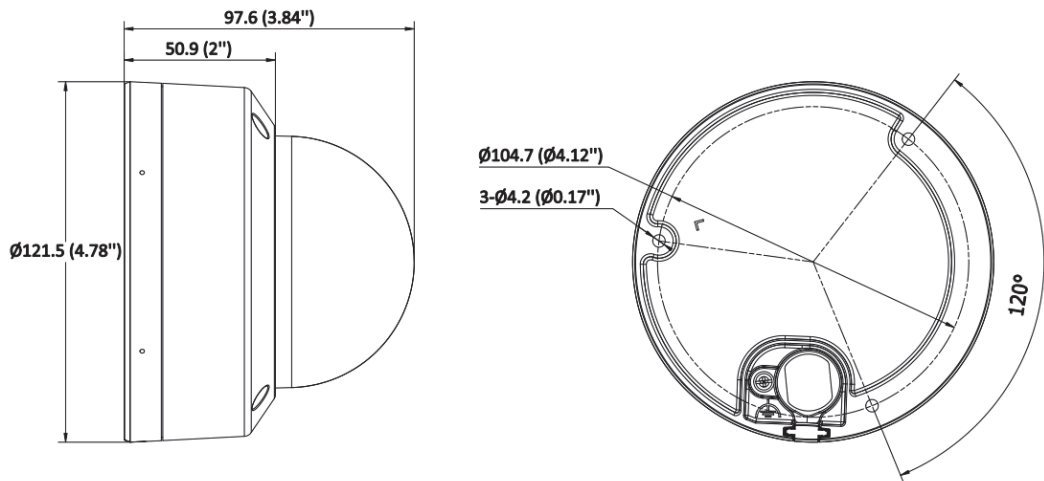

▪ Available Model

DS-2CD1147G3H-LI(2.8mm)

DS-2CD1147G3H-LI(4mm)

DS-2CD1147G3H-LI(U)(F)(2.8mm)

DS-2CD1147G3H-LI(U)(F)(4mm)

▪ Dimension

Unit: mm (inch)

▪ Accessory