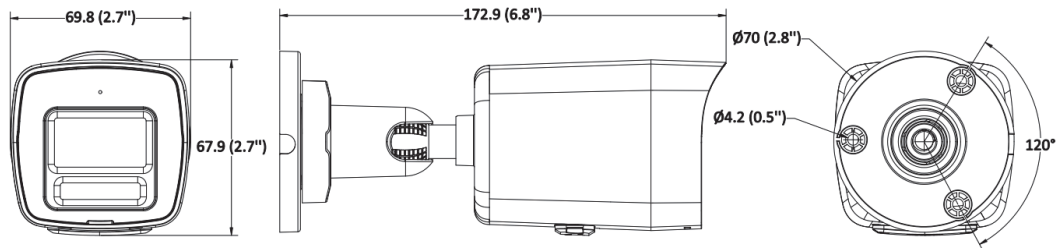

### ▪ Available Model

DS-2CD1047G3H-LI(2.8mm)

DS-2CD1047G3H-LI(4mm)

DS-2CD1047G3H-LI(U)(F)(2.8mm)

DS-2CD1047G3H-LI(U)(F)(4mm)

### ▪ Dimension

Unit: mm (inch)