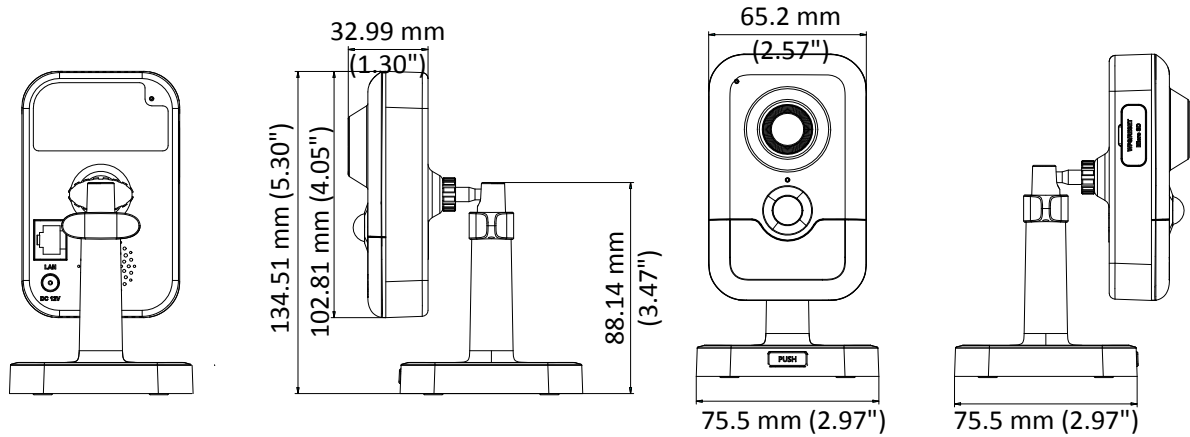

Dimensions