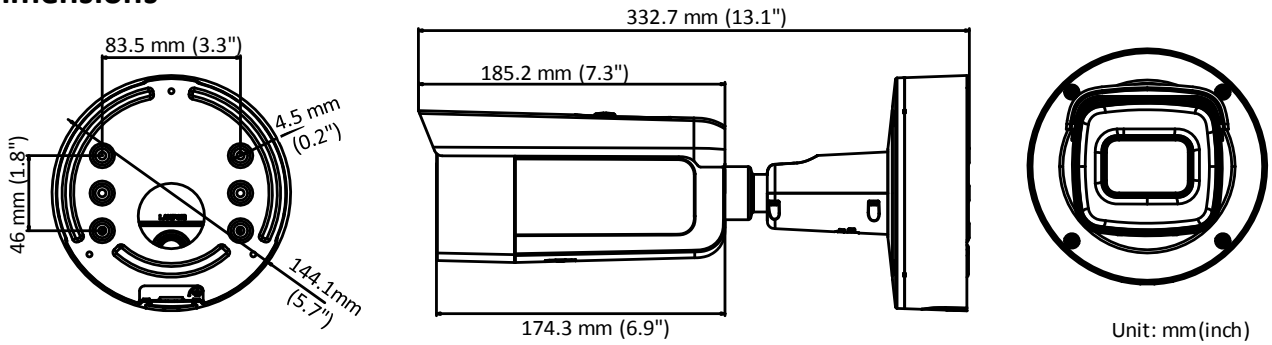

Dimensions