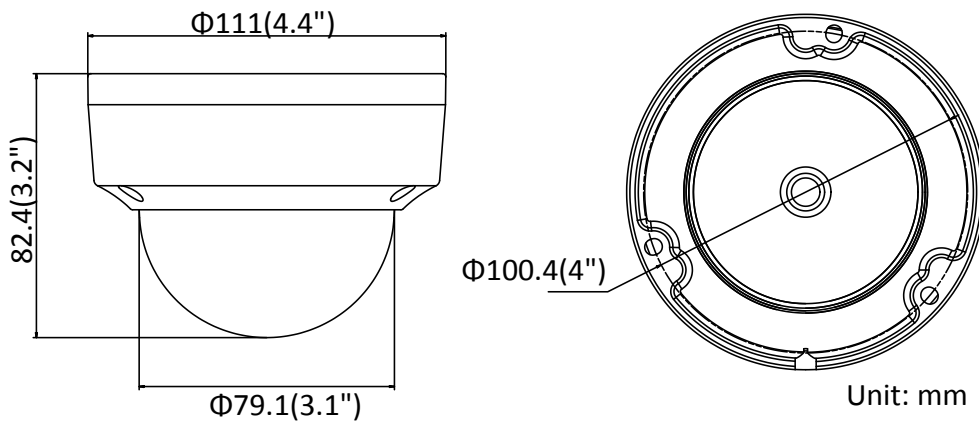

Dimensions

Accessories

DS-1259ZJ

DS-1272ZJ-110

DS-1272ZJ-110B

DS-1271ZJ-110

DS-1280ZJ-DM18

DS-1276ZJ

DS-1275ZJ

DS-1250ZJ

Distributed by