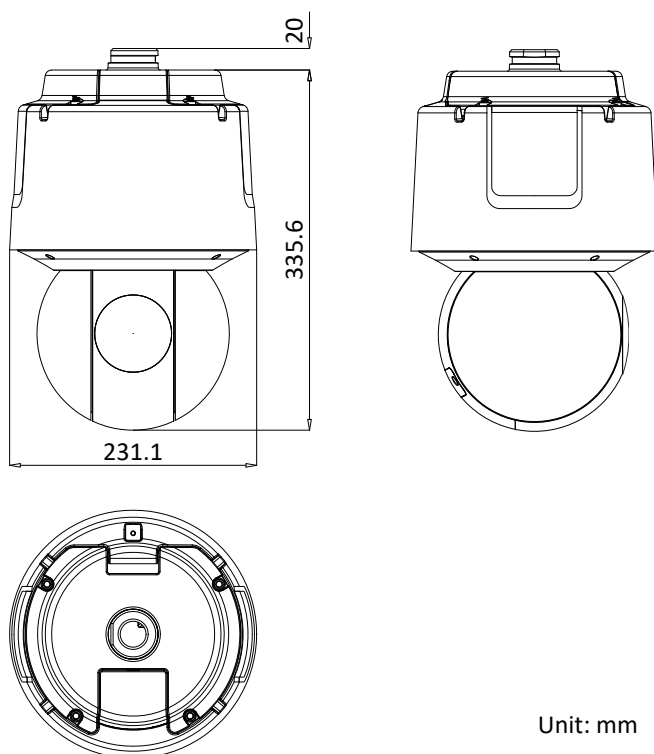

Material	Aluminum alloy
Regulatory Information	FCC, CE, UL, 100% PVC Free, RoHS, WEEE
Dimensions	Φ 231.1 mm × 355.6 mm (Φ 9.10" × 14")
Weight	Approx. 6 kg (13.23 lb)

Order Model

DS-2DF6A236X-AEL (C), 24 VAC &Hi-PoE

Dimensions

Unit: mm