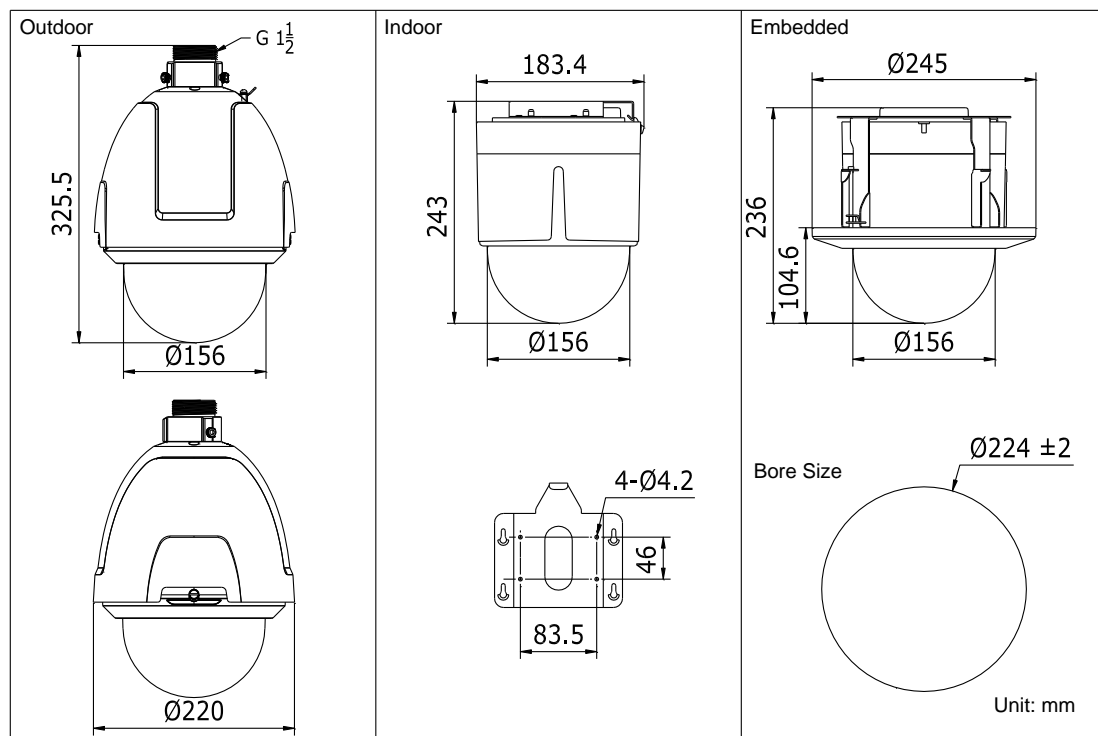

Humidity	Hi-PoE: -30 °C-65°C(-22°F -149°F)(outdoor dome) 90% or less
Protection Level	IP66 standard (outdoor dome) TVS 4,000V lightning protection, surge protection and voltage transient protection
Certification	FCC, CE, UL, RoHS, IEC/EN 61000, IEC/EN 55022, IEC/EN 55024, IEC /EN60950-1
Impact Protection	Outdoor: IEC60068-275Eh, 20J; EN50102, up to IK10 Indoor: IEC60068-275Eh, 10J; EN50102, up to IK09
Mounting	Various mounting modes optional
Dimensions	Ø220×325.5mm (Ø8.66"×12.81")(Outdoor)
Weight (approx.)	4Kg (8.82 lbs)
Mount Option (only suitable for outdoor dome)	Long-arm wall mount: DS-1602ZJ; Corner mount: DS-1602ZJ-corner; Pole Mount: DS-1602ZJ-pole; Power box mount: DS-1602ZJ-box

Dimensions

Order models

- DS-2DF5286-AEL, 24VAC/Hi-PoE, Low temperature, outdoor