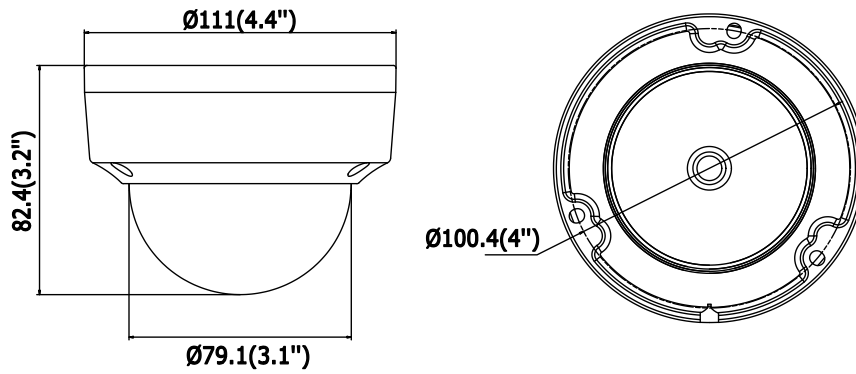

Dimensions

Unit: mm

Accessories

DS-1259ZJ

DS-1272ZJ-110

DS-1272ZJ-110B

DS-1271ZJ-110

DS-1280ZJ-DM18

DS-1276ZJ

DS-1275ZJ

DS-1250ZJ

Distributed by