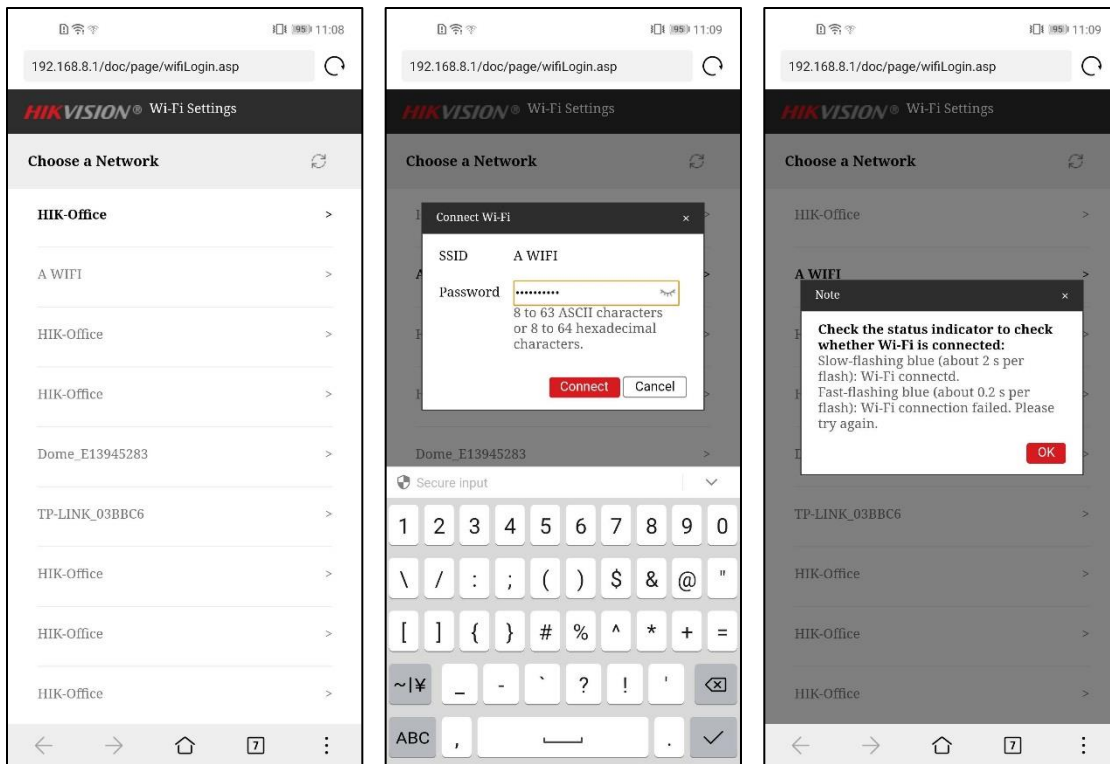

Title:	How to Set Wi-Fi Connection of Wi-Fi Camera via Mobile Phone Web Browser	Version:	v1.0	Date:	21/04/2020
Product:	Wi-Fi Camera			Page:	3 of 4

3. Connect camera to NVR

Connect NVR to the same network segment with camera, active camera and add it to NVR, then you can preview and record camera on NVR.