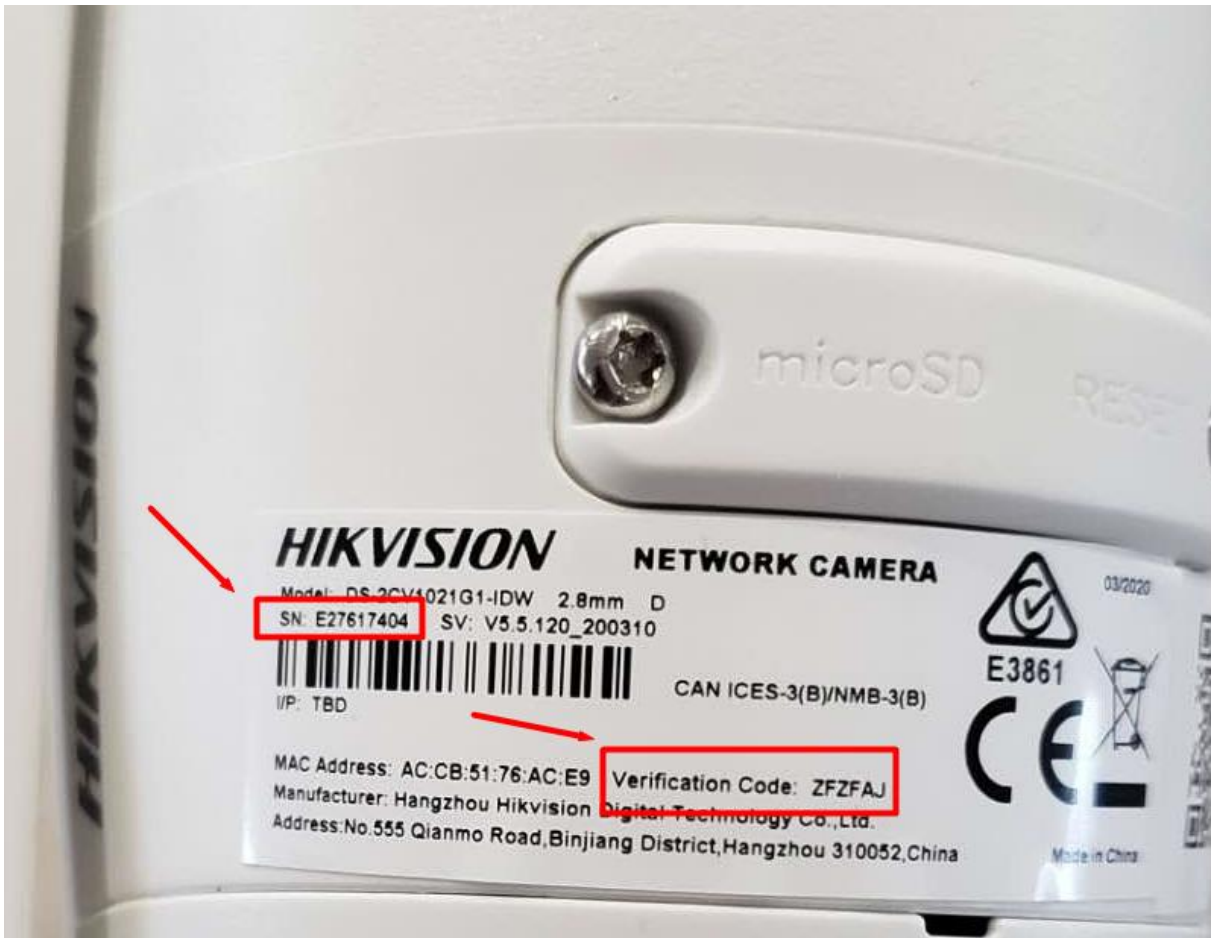

Title:	How to Set Wi-Fi Connection of Wi-Fi Camera via Mobile Phone Web Browser	Version:	v1.0	Date:	21/04/2020
Product:	Wi-Fi Camera			Page:	2 of 4

Verification Code and Serial Number on the label

2. Set Wi-Fi camera connect to Wi-Fi router

The browser on mobile phone will automatically open after the mobile phone is connected to access point of camera, if not, you can manually open the browser on mobile phone, tap (**Refresh**), select the Wi-Fi that the camera needs to connect to, and enter password. The indicator light of camera slow flashing blue means Wi-Fi connected.