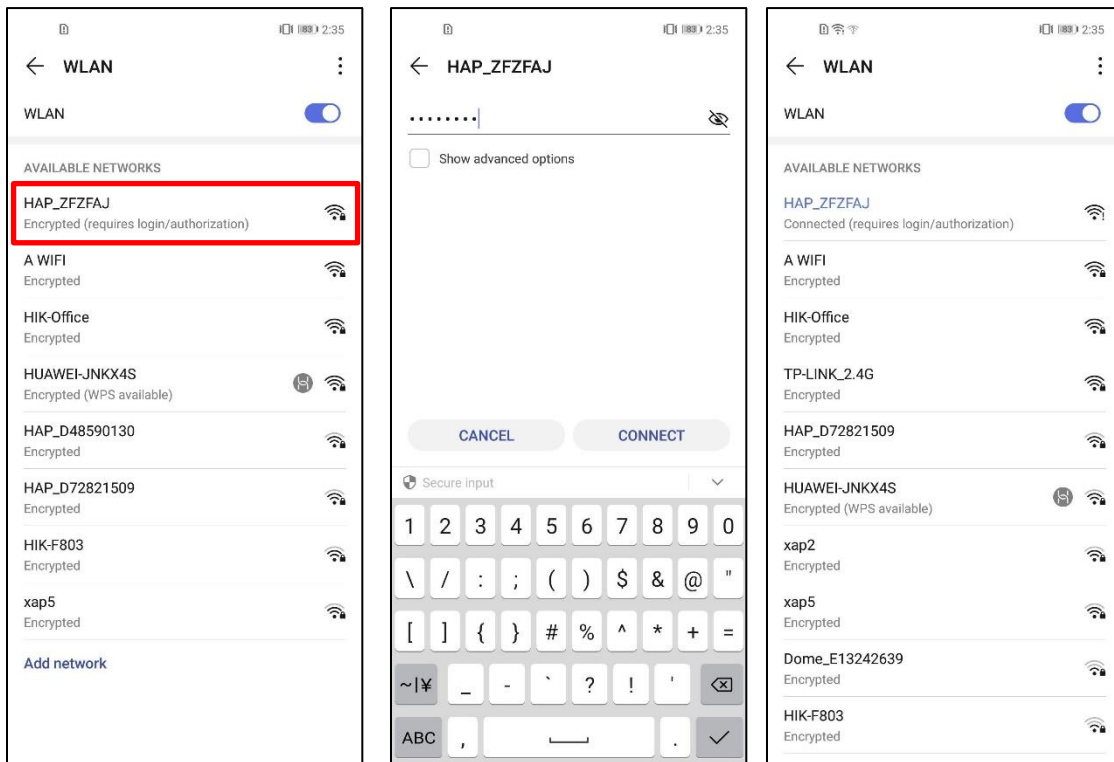

<b>Title:</b>	How to Set Wi-Fi Connection of Wi-Fi Camera via Mobile Phone Web Browser	<b>Version:</b>	v1.0	<b>Date:</b>	21/04/2020
<b>Product:</b>	Wi-Fi Camera			<b>Page:</b>	1 of 4

## Preparation

1. Wi-Fi router, mobile phone
2. Power up camera and waiting for the indicator light of camera quick flash blue

### 1. Connect mobile phone to access point of Wi-Fi camera

- 1) Enable the WLAN of mobile phone.
- 2) Select the HAP\_XXXXXX from the Wi-Fi list. Each camera has a unique access point SSID HAP\_XXXXXX, XXXXXX stands for the verification code, which you can find on the device label.
- 3) Enter access point password, password is the last 8 characters of serial number on the label, for example, if the device serial number is D12345678, then the access point password is 12345678.