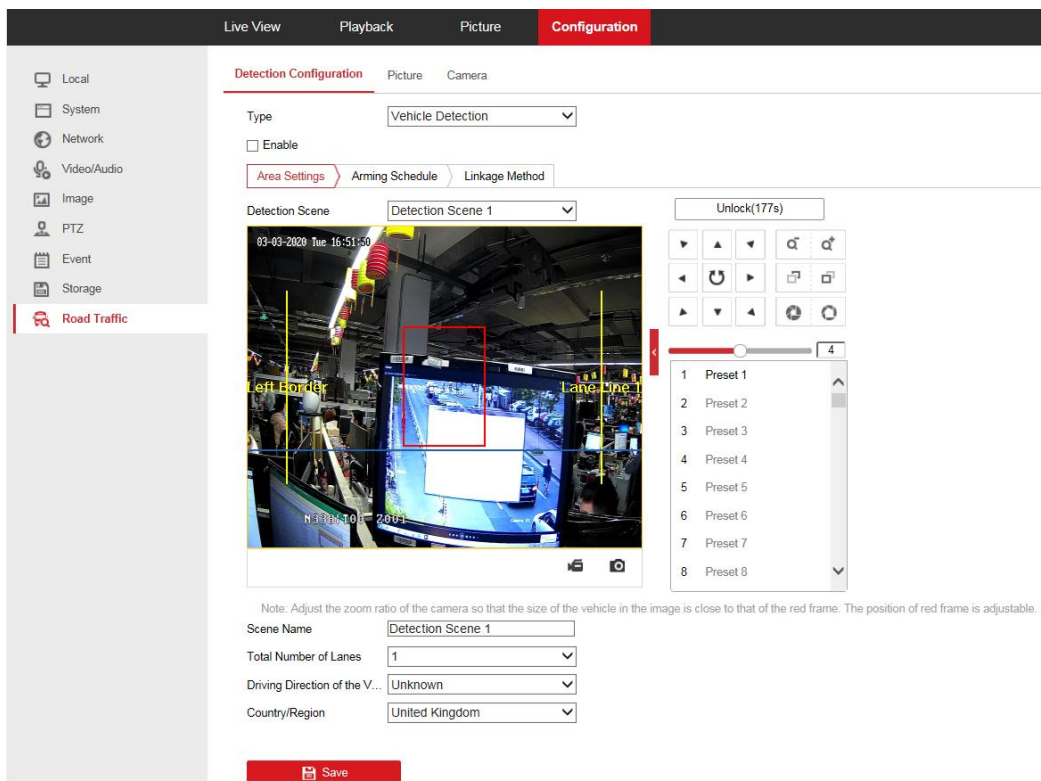

Ethiopia, Finland, France, Georgia, Germany, Ghana, Greece, Guatemala, Hungary, Iceland, Indonesia, Iraq, Ireland, Italy, Ivory Coast, Jordan, Kazakhstan, Kenya, Kosovo, Kuwait, Kyrgyzstan, Latvia, Lebanon, Liechtenstein, Lithuania, Luxembourg, Malta, Mauritius, Mexico, Moldova, Mongolia, Myanmar, Netherlands, New Zealand, Nigeria, North Macedonia, Oman, Pakistan, Panama, Paraguay, Peru, Philippines, Poland, Portugal, Qatar, Romania, Russia, Saudi Arabia, Senegal, Sierra Leone, Slovakia, Slovenia, South Africa, Spain, Sri Lanka, Sweden, Switzerland, Taiwan(China), Tanzania, Trinidad and Tobago, Tunisia, Turkey, Uganda, Ukraine, United Arab Emirates, United Kingdom, Uruguay, Uzbekistan, Vietnam, Zambia, Zimbabwe.

Note:

1. Only the Vehicle Detection type is supported.

2. Does not support vehicle feature recognition.

3. Support license plate retrieval in English.

4. Province is not supported.