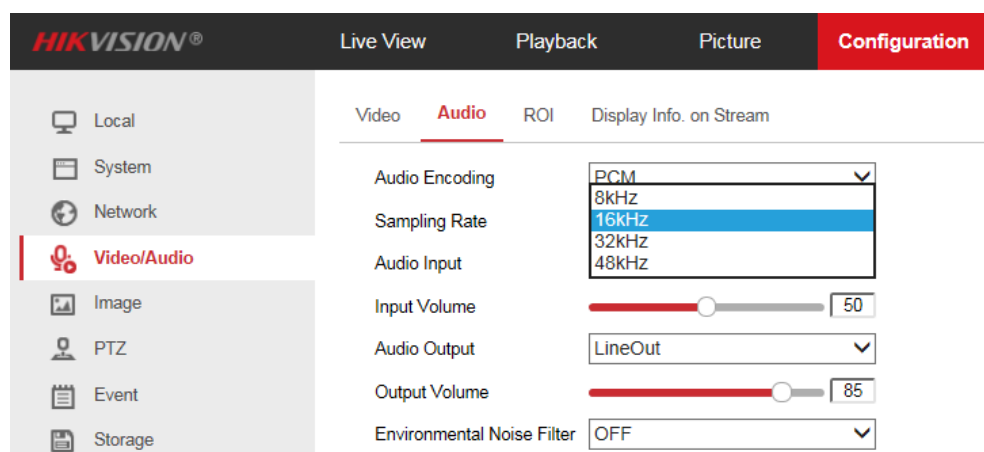

2.3 Third-party Platform Software Versions

(1) Milestone software version (Milestone Enterprise 8.1a(2016 R2 10.2a)), Milestone driver version (Device Pack 10.2)

(2) Milestone software version (Milestone Corporate 2018 R2), Milestone driver version (Device Pack 10.2)

(3) Exacqvision software (v19.03.6.152839)

(4) Avigilon Control Center v6.14.4.6

3. Version Main Updates(Compared with V5.5.21)

3.1 New Features

- **New models are released:**

DS-2DE7A232MW-AE(S5), DS-2DE7225IW-AE(S5), DS-2DE7232IW-AE(S5), DS-2DE7425IW-AE(S5), DS-2DE7432IW-AE(S5), DS-2DE4215IW-DE(S5), DS-2DE4225IW-DE(S5), DS-2DE4415IW-DE(S5), DS-2DE4425IW-DE(S5), DS-2DE5225IW-AE(S5), DS-2DE5232IW-AE(S5), DS-2DE5425IW-AE(S5), DS-2DE5432IW-AE(S5).

3.2 Improved Features

- **AAC format is available for Audio Encoding of the device with mic or speaker.**
- **Sampling Rate no longer supports 44.1kHz.**