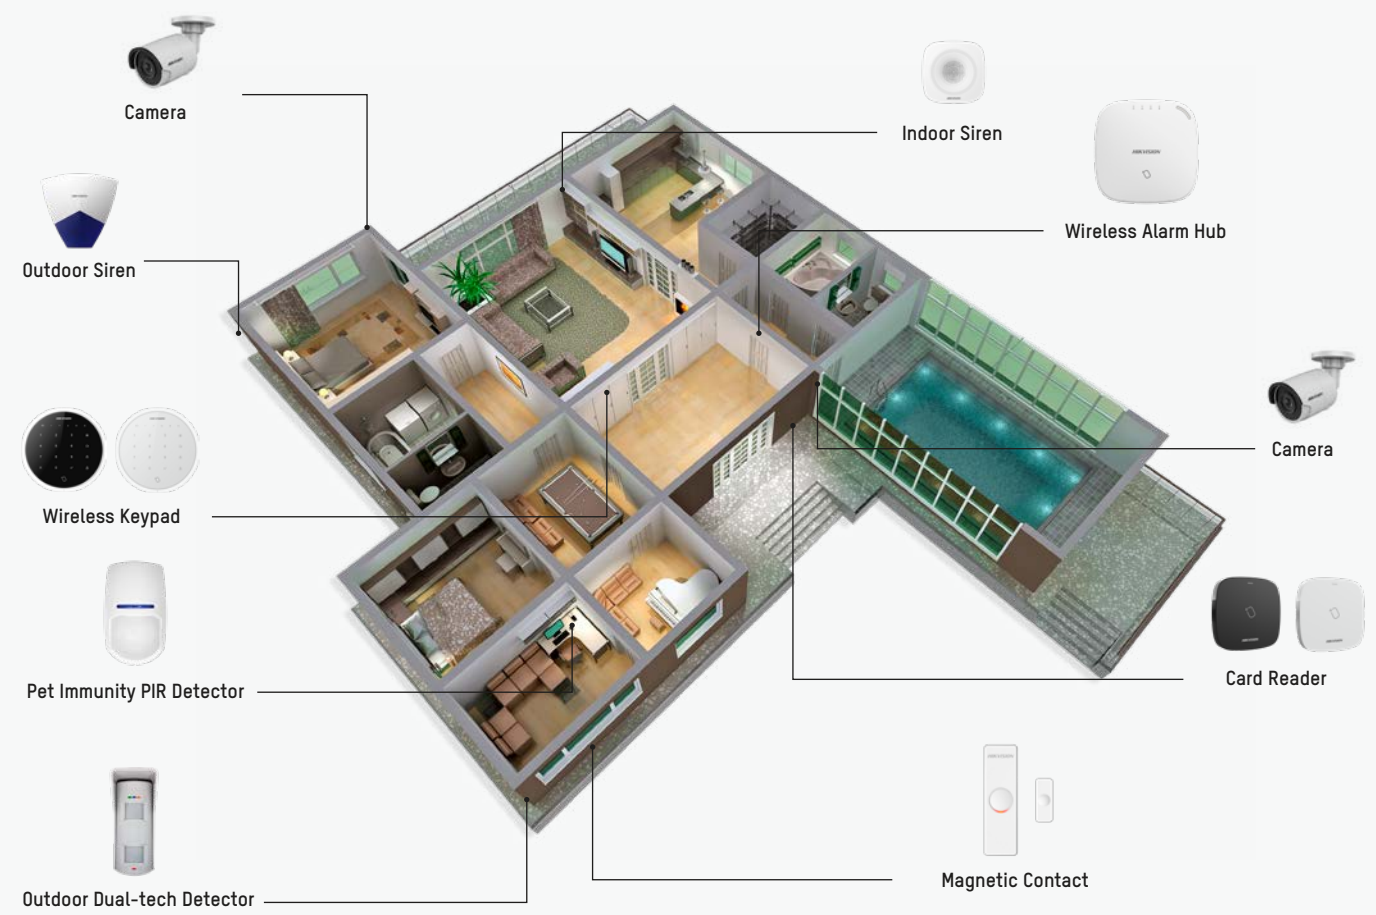

## Comprehensive Alarm System for Your Home

The AXHub connects a full range of wireless security peripherals— sensors, keypads, sirens, and expanders – making the alarm system easy to install and expand. Each area in your home requires unique protections and specific technologies – and our system has it all. Revolutionary IVaaS (intrusion verification as a service) is also available with our system so users can confirm events remotely.