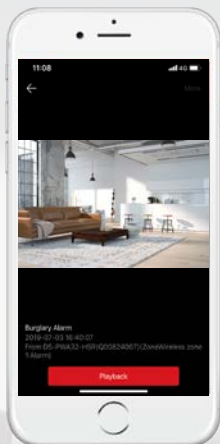

Highlights