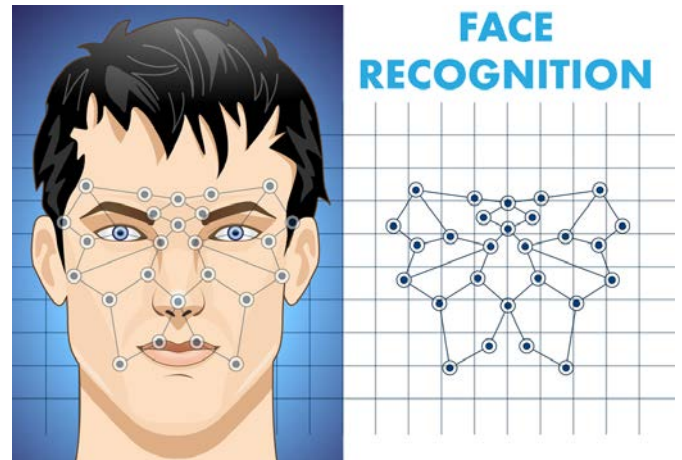

## ADVANCED FEATURES

Unlock more advanced features with the professional iVMS-4200 Access Control Software, such as alarm linkage, anti-passback, and much more.

**Customizable swing gate direction and working modes:**

### Get Ready for the Age of Faces!

Combined with the Swing Gate through RS232, the Hikvision Facial Recognition Terminal DS-K5603-Z provides an intelligent facial recognition access control solution:

- 10,000 faces
- HD face picture with 2 MP camera
- Up to 99% recognition rate with excellent performance under backlight, dim light, and strong light environments
- Fast facial registration
- Live human face detection with 3D function, distinguishes live faces from pictures and videos
- 1-meter recognition distance
- Target height between 1.4 m – 1.9 m (4'7" – 6'3")