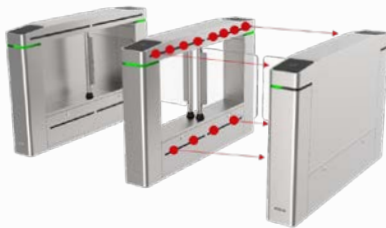

IMPECCABLE QUALITY