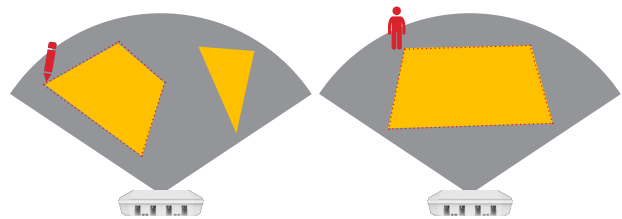

ACCURATE DETECTION AND COMPREHENSIVE TRACKING

Using digital beam forming technology and intelligent analysis algorithm, the Hikvision radar pinpoints the exact position and provides direction, motion trail, and velocity of potential intruders.

SPECIFICATIONS

Model		DS-PR1-60
Basic parameters	Modulation	Frequency Modulated Continuous Wave
	Detection range	60 m
	Horizontal angle	100°
	Range measurement accuracy	± 0.75 m
	Velocity measurement accuracy	± 0.1 m/s
	Angle measurement accuracy	± 1°
	Velocity range	- 8.7 to + 8.7 m/s
	Coverage	3000 m ² (32275.2 ft ²)
	Max. target number	32
	Frequency	24 GHz
	Transmission power	< 20 dBm (100mW)
Alarm input	Zone	8
Alarm output	Relay output NO/NC	3-channel: 0.5 A/125 VAC, breakdown voltage: 1 KV 1-channel: 10 A/240 VAC, breakdown voltage: 2.5 KV
Communication protocol	Network protocol	HTTP, DNS, NTP, TCP, UDP, DHCP, ARP,SSH
Interface	Network interface	1 RJ45 10M/100M self-adaptive, PoE
	Power interface	802.3at standard PoE or 12 VDC
	Resetbutton	1
General	Operation temperature	-40 °C to 65 °C (-40 °F to 149 °F)
	Operation humidity	10% to 90%
	Dimension (W × H × D)	206 mm × 228 mm × 61 mm (8.11" × 8.98" × 2.40")
	Consumption	< 10 W
	Protection level	IP 67, IK 09
	Weight	1.84 kg (4.06 lb)
	Color	White
Installation	Installation	Installation height: 1.2 m to 4 m (4.72" to 15.7") (Recommended: 2.5 m (9.84"))