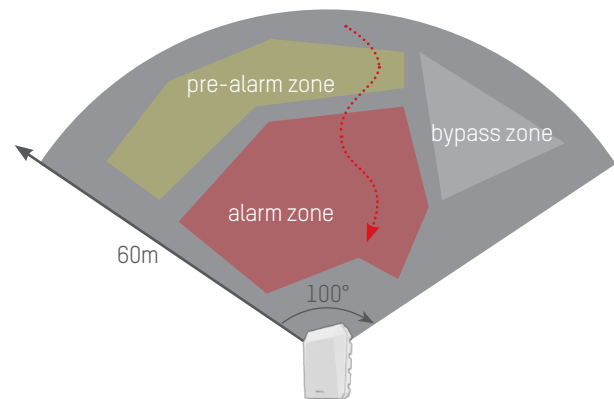

HIGH RELIABILITY

Because the radar accuracy is not affected by weather, it complements the traditional CCTV system well under conditions, such as rain, snow, or dense fog.

Sandstorm

Fog

IP67

IK09

-40°C - 65°C

ACCURATE DETECTION AND COMPREHENSIVE TRACKING

Using digital beam forming technology and intelligent analysis algorithm, the Hikvision radar pinpoints the exact position and provides direction, motion trail, and velocity of potential intruders.

SPECIFICATIONS

Model		DS-PR1-60
Basic parameters	Modulation	Frequency Modulated Continuous Wave
	Detection range	60 m
	Horizontal angle	100°
	Range measurement accuracy	± 0.75 m
	Velocity measurement accuracy	± 0.1 m/s
	Angle measurement accuracy	± 1°
	Velocity range	- 8.7 to + 8.7 m/s
	Coverage	3000 m ² (32275.2 ft ²)
	Max. target number	32
	Frequency	24 GHz
	Transmission power	< 20 dBm (100mW)
Alarm input	Zone	8
Alarm output	Relay output NO/NC	3-channel: 0.5 A/125 VAC, breakdown voltage: 1 KV 1-channel: 10 A/240 VAC, breakdown voltage: 2.5 KV
Communication protocol	Network protocol	HTTP, DNS, NTP, TCP, UDP, DHCP, ARP,SSH
Interface	Network interface	1 RJ45 10M/100M self-adaptive, PoE
	Power interface	802.3at standard PoE or 12 VDC
	Resetbutton	1
General	Operation temperature	-40 °C to 65 °C (-40 °F to 149 °F)
	Operation humidity	10% to 90%
	Dimension (W × H × D)	206 mm × 228 mm × 61 mm (8.11" × 8.98" × 2.40")
	Consumption	< 10 W
	Protection level	IP 67, IK 09
	Weight	1.84 kg (4.06 lb)
	Color	White
Installation	Installation	Installation height: 1.2 m to 4 m (4.72" to 15.7") (Recommended: 2.5 m (9.84"))