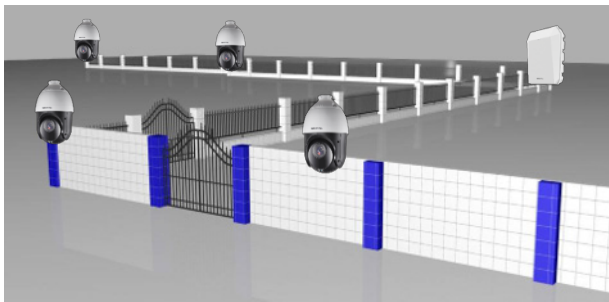

POWERFUL RADAR

NOW AT YOUR SERVICE

SUPERB LINKAGE WITH PTZ DOME CAMERAS

- One Hikvision Radar can link up to 4 PTZ dome cameras at the same time so that it can track multiple targets well.
- Radar and PTZ can be installed in the same position or different positions, making it more flexible to set up a combined system.

HIGH RELIABILITY

Because the radar accuracy is not affected by weather, it complements the traditional CCTV system well under conditions, such as rain, snow, or dense fog.

Sandstorm

Fog

IP67

IK09

-40°C - 65°C

ACCURATE DETECTION AND COMPREHENSIVE TRACKING

Using digital beam forming technology and intelligent analysis algorithm, the Hikvision radar pinpoints the exact position and provides direction, motion trail, and velocity of potential intruders.