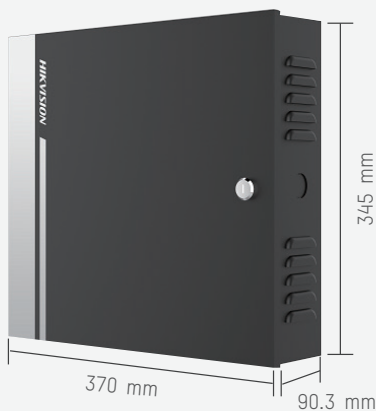

HIKVISION®

DS-K2810 Series Access Controller

Safe and Stable – Suitable for Diverse Scenarios
with Wide Adaptability

1/2/4 door
access control

10,000 Cards
50,000 Events

Advanced
access rule settings

Support
backup battery

Support
Wiegand26/34, RS485

Advanced access rule settings

- 1/ Multi-door interlocking
- 2/ Multi-door anti-passback

Support backup battery

Support backup battery for enhanced reliability

How it works

Product showcase

Model	DS-K2811	DS-K2812	DS-K2814
Control Door Number	1	2	4
Card Capacity	10,000		
Event Capacity	50,000		
Communication	TCP/IP, RS-485, Wiegand		
Backup Battery Connection	Support		
Power Supply	AC100-240V		