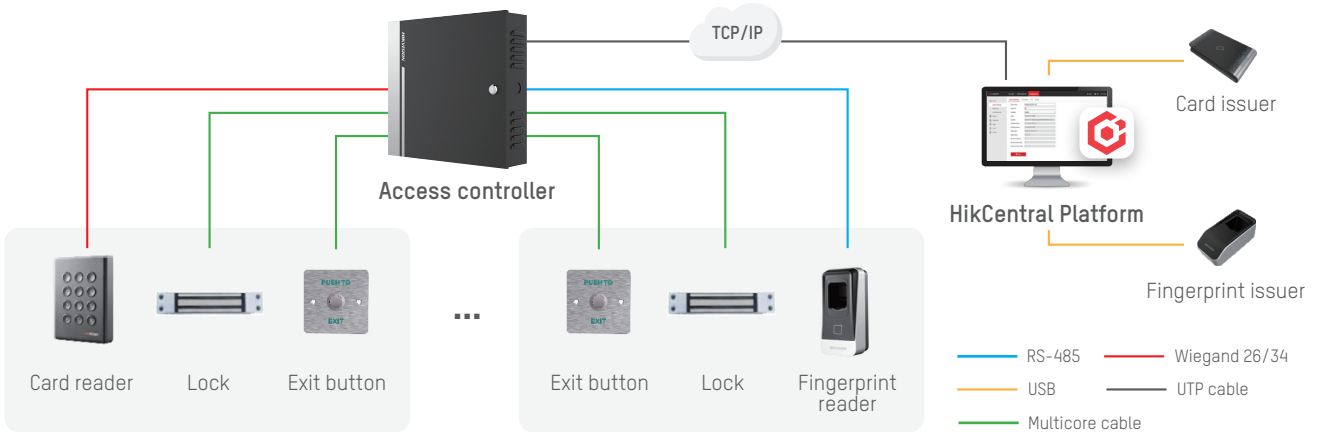

HIKVISION®

DS-K2810 Series Access Controller

Safe and Stable – Suitable for Diverse Scenarios
with Wide Adaptability

1/2/4 door
access control

10,000 Cards
50,000 Events

Advanced
access rule settings

Support
backup battery

Support
Wiegand26/34, RS485

Advanced access rule settings

- 1/ Multi-door interlocking
- 2/ Multi-door anti-passback

Support backup battery

Support backup battery for enhanced reliability

How it works

Product showcase

Model	DS-K2811	DS-K2812	DS-K2814
Control Door Number	1	2	4
Card Capacity	10,000		
Event Capacity	50,000		
Communication	TCP/IP, RS-485, Wiegand		
Backup Battery Connection	Support		
Power Supply	AC100-240V		