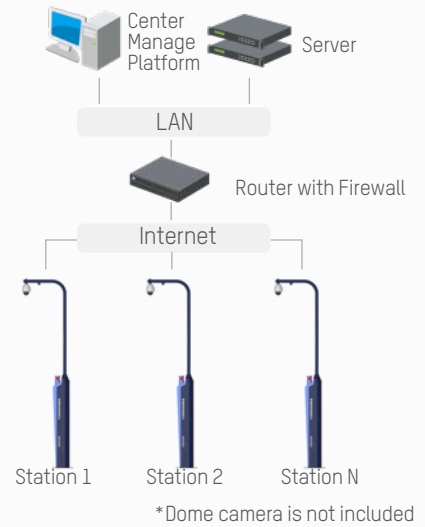

When emergency happens, find a nearest alarm column and press the SOS button.

Video linkage and record

Audio intercom

The PTZ camera provides live video and recordings, the operator in the monitoring center can communicate with the person to confirm the situation.

Broadcast

Dispatch Police

The operator in the monitoring center can broadcast warning via the alarm column to deter criminals, and meanwhile dispatch police to the location.

SYSTEM TOPOLOGY

PRODUCT FAMILY

Schools

Shopping Malls

Hospitals

Cities

RECOMMENDED PRODUCTS

DS-PEA3M-21(H)
Pole Panic Alarm
Station

- Dome camera: 1920 × 1080 @ 25 fps
- Open API, HIK SDK, E-Home
- Integrated with electric box, 8-port switch, remote lock
- Video, voice intercom, public address system
- 3.5 mm standard expand audio port