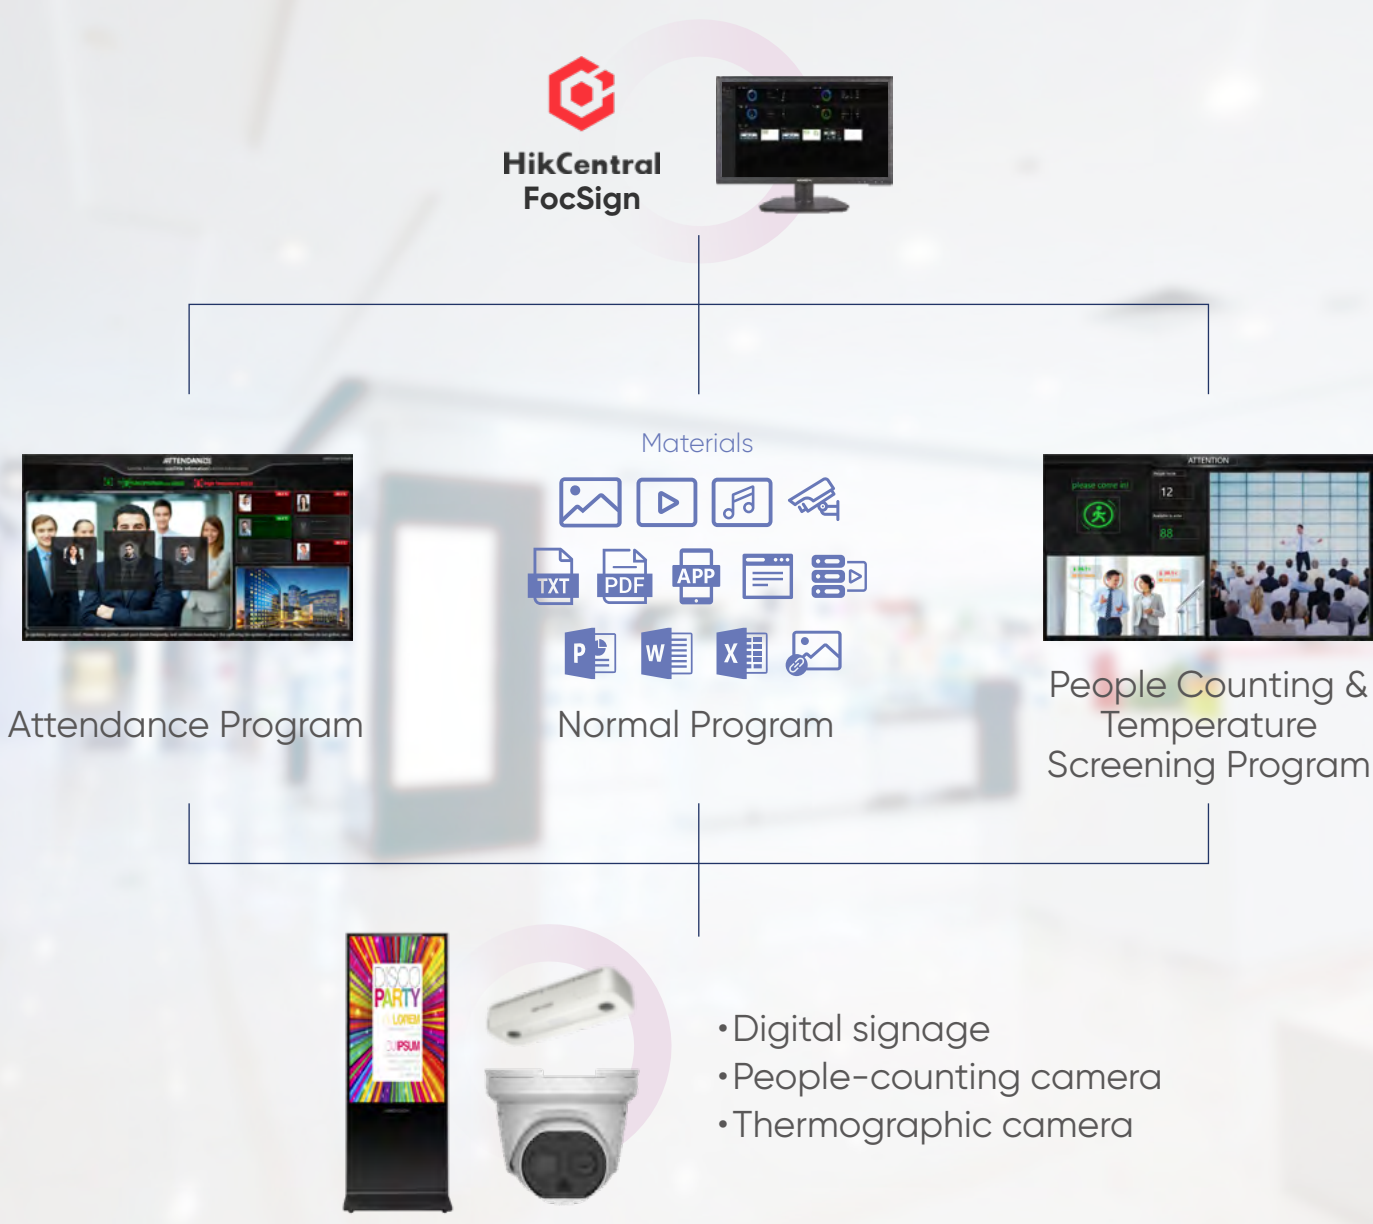

Recommended setup of a Hikvision solution

Application Scenarios

Product Showcase

Hikvision FocSign

Software for Central Management

- Supports remote management for up to 1,024 channels
- Supports 29 languages
- Supports cross-network segment management (ISUP)
- Eight advertising templates pre-installed
- Supports setup wizard for operation