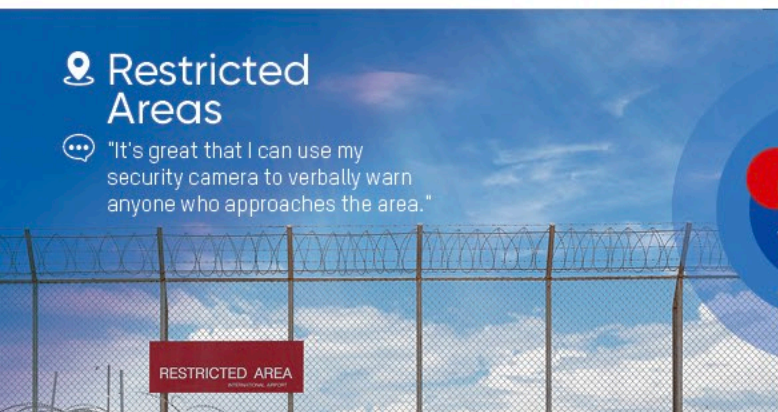

📍 Villas

💬 "I instantly get alerts and can check with my phone when someone walks into my yard."

Intrusion Detection and Deterrence for Home Security

FOCUS and ACT

Now, pay attention only to what matters

HUMAN and **VEHICLE** events

📍 Accurate Trespass Alarm, 24 Hours a Day

📍 Factories

💬 "Now I get notified when people are entering the premises, not when a cat runs into the area."

📍 Restricted Areas

💬 "It's great that I can use my security camera to verbally warn anyone who approaches the area."