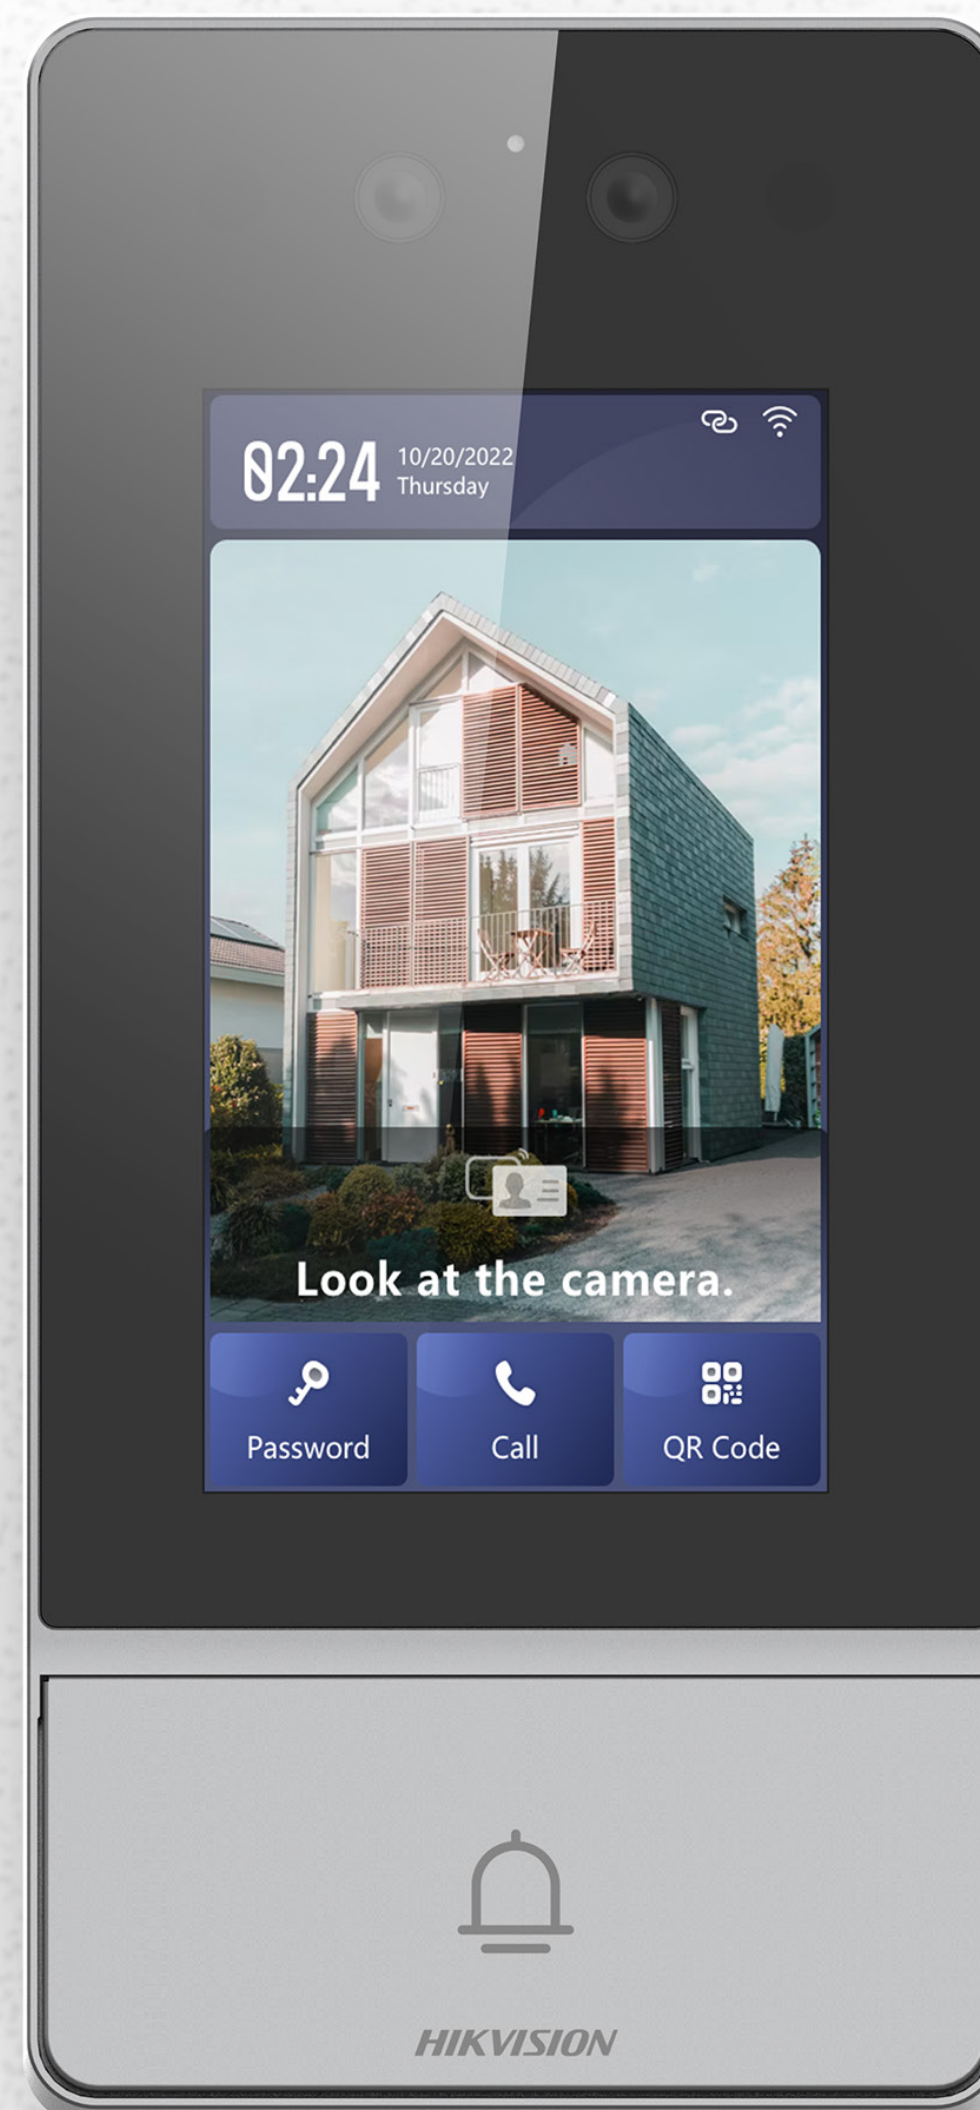

# DOOR STATION

## DS-KV9503-WBE1

Step Up to a New Level of Convenience

IP VIDEO INTERCOM

**2 x 2 MP HD**  
Colorful Cameras

**4.3-inch**  
IPS Touch Screen

**On-screen**  
Card Reader

**One-touch**  
Button Design

IP65