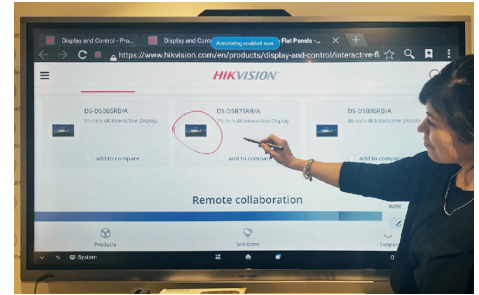

Flexible Annotation

- Users can readily annotate on any interface with a single click
- Annotation supports colour and thickness adjustments as well as stroke optimization.
- 1 mm writing accuracy