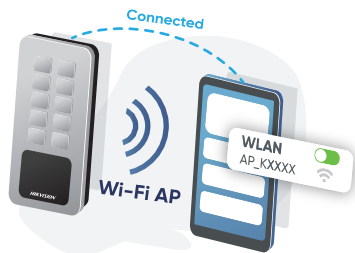

VANDAL-RESISTANT Access Control Terminal

Unified Security with Robust Protection

Slim design

Suitable for installation in space limited area

Robust

IP65 & IK08 protections

Easy to use

Simple web configuration using AP mode on mobile or PC client

Moisture protection

Multiple authentication methods

Cards

Fingerprints

PIN Codes

Bluetooth

Easy device configuration & operation

1 Easy device connection via AP mode (Wi-Fi supported)

2 Easy web configuration via mobile device or PC

3 Remote access control via the Hik-Connect App or mobile web

Product showcase

	Model	DS-K1T805 Series
	Operation system	Linux
	Card type	M1
	Card capacity	100,000
	Fingerprint capacity	3,000 (optional)
	Event capacity	100,000
	Bluetooth	Supports
	Wi-Fi	Supports
	Material	Aluminum alloy
	Protection levels	IP65, IK08