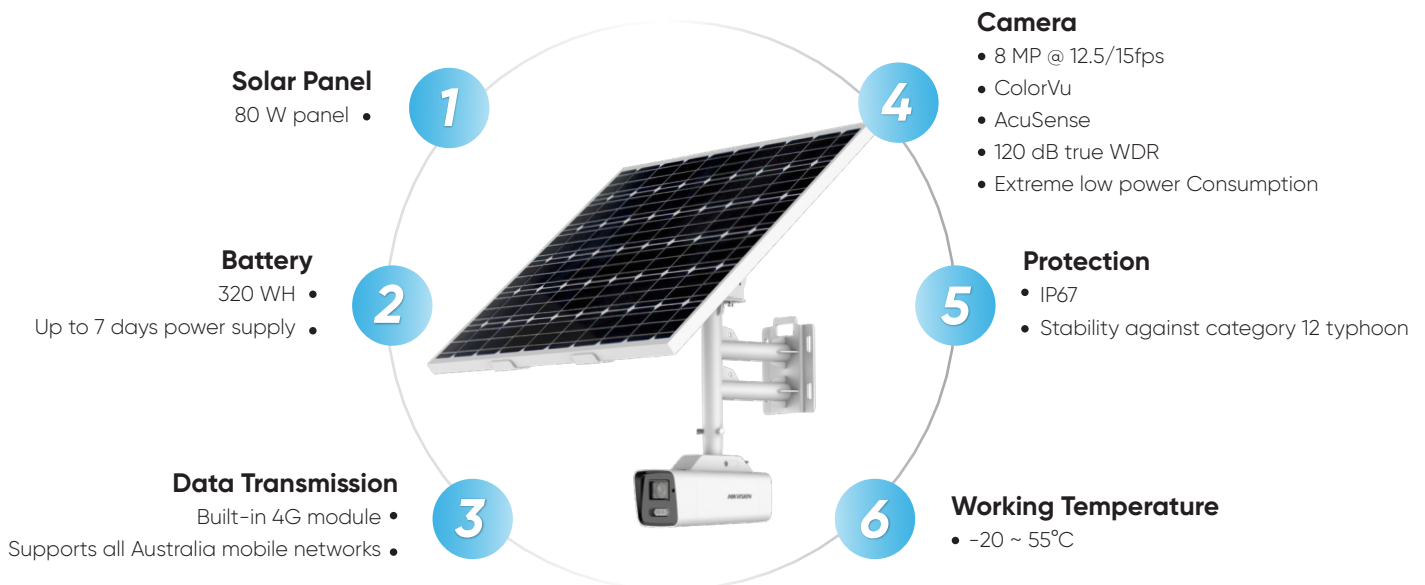

## Solar-Powered Security Camera

No extra wiring  
or electricity

4G data  
transmission

Beaufort  
scale 12

IP67 ingress  
protection

ColorVu

4K  
ULTRA HD

- Sustainable security is as sure as the sun rising in the morning – Solar power provides the energy for continuous day and night operation.
- A complete wireless solution provides the flexibility to secure remote or temporary areas.
- An all-inclusive lightweight and rigid design; offers easy installation, whilst strong enough to handle the toughest weather conditions.

## APPLICATION SCENARIOS

The Hikvision 4G ColorVu Ultra HD Solar camera is designed to perform in remote and unconventional sites and locations, especially when there is no electricity!

Particular Applications include:

- Agricultural:** Farms, Vineyards, Forest
- Leisure:** Resorts, Gardens, Golf Course
- Temporary:** Constructions, Special Events
- Other sites:** Mining, Dam, City Roads, etc.

Camera: DS-2XS6A87G1-L  
Battery: DS-2FSCH30