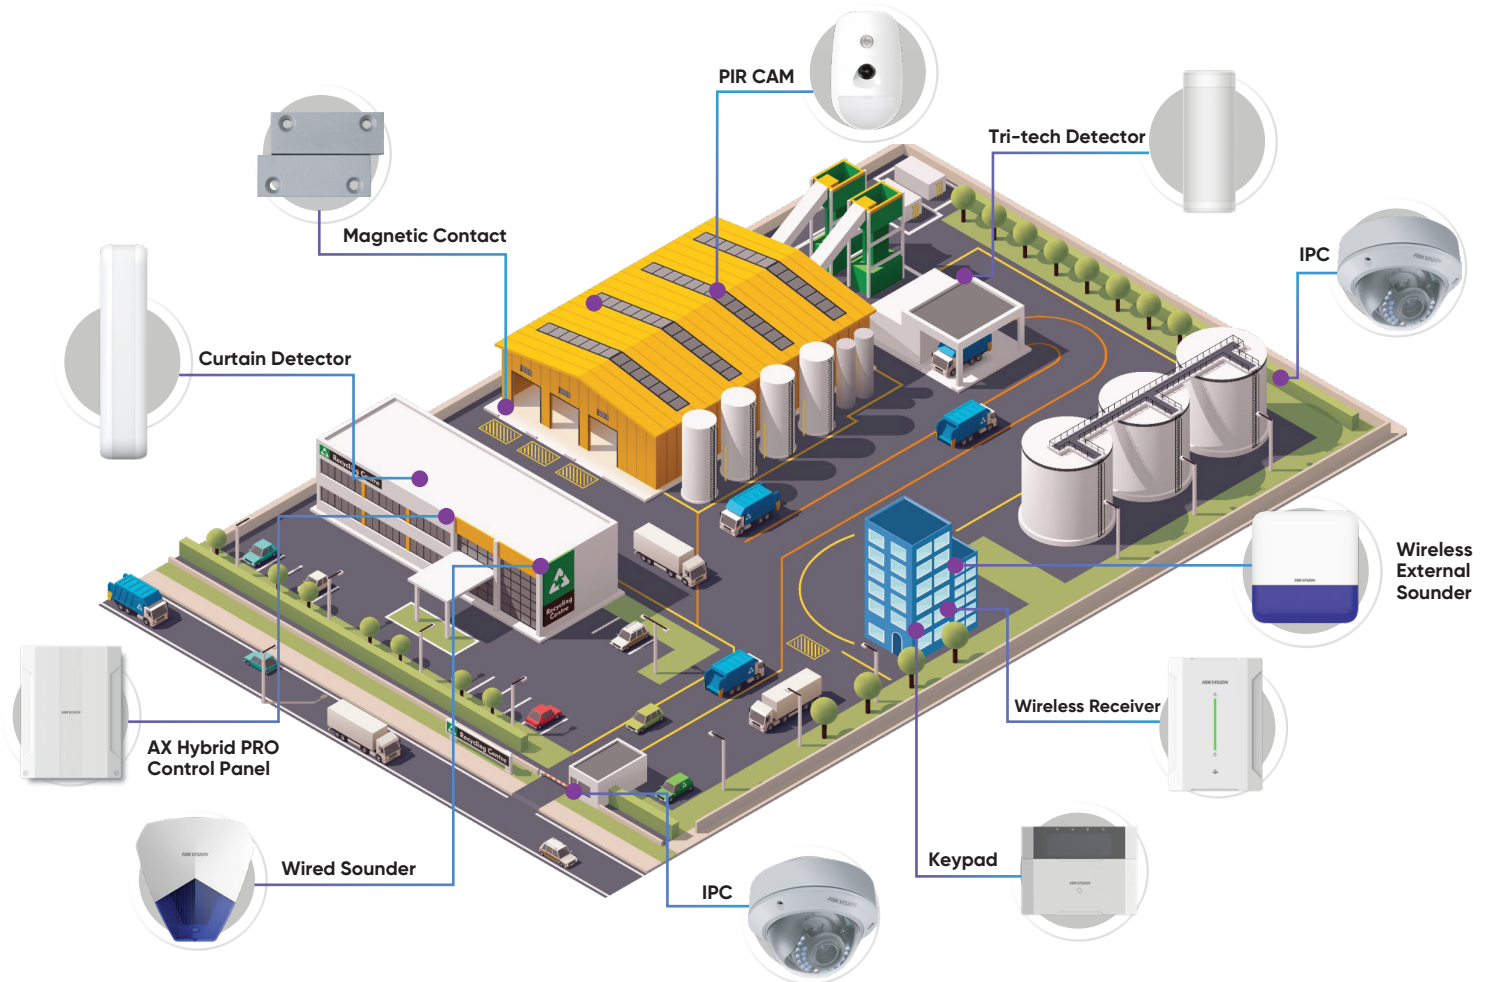

AX HYBRID PRO SERIES HYBRID ALARM SYSTEM

Simplicity Through Innovation

- **Flexible installation with great performance**

Extendable wired and wireless peripherals.

- **Keep secured with Speed-X BUS Technology**

150 times faster than the traditional transmission technology, HD GIFs verification via wired PIRCAM.

- **24/7 reliability with multiple backups**

Supports video verification and ARCs integration. Compatible with LAN, WIFI, 3/4G, PSTN.