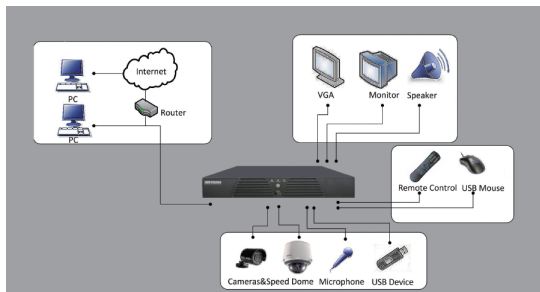

DS-7204/7208/7216HVI-ST/SN Standalone DVR

Key Features

- H.264 video compression
- Up to 4CIF resolution recording
- VGA output at 1280 × 1024 resolution
- Dual-stream
- 4/8/16-ch synchronous playback
- SADP(IP Finder), NTP, DHCP, SMTP protocols

Specifications

	DS-7204HVI-ST/SN	DS-7208HVI-ST/SN	DS-7216HVI-ST/SN
Video / Audio input			
Video compression	H.264		
Analog video input	4-ch	8-ch	16-ch
Video input interface	BNC connector (1.0 Vp-p, 75 Ω); PAL / NTSC self-adaptive		
Audio compression	G.711		
Audio input	1-ch, RCA connector (2.0 Vp-p, 1 kΩ)		
Voice talk input	1-ch, RCA (2.0 Vp-p, 1 kΩ) , (Using audio in)		
Video / Audio output			
Recording resolution	4CIF / 2CIF / CIF		
VGA output	1-ch, resolution: 1280 × 1024 /60 Hz, 1024 × 768 /60 Hz		
CVBS output	1-ch, BNC connector (1.0 Vp-p, 75 Ω); Resolution: PAL: 704 × 576, NTSC: 704 × 480		
Audio output	1-ch, RCA connector (linear, 1 kΩ)		
Frame rate	Main stream: 4CIF / 2CIF: 12 fps	Main stream: 4CIF / 2CIF: 8 fps	Main stream: 4CIF / 2CIF: 6 fps
	Sub stream: CIF / QCIF		
Video bit rate	32 kbps ~ 2048 kbps, or user defined (max. 3072 kbps)		
Stream type	Video, Video & Audio		
Audio bit rate	64 kbps		
Dual-stream	Support		
Synchronous playback	4-ch	8-ch	16-ch
Hard disk			
SATA	1 SATA interface		
Capacity	Up to 2TB capacity for each disk		
External interface			
Network interface	1, RJ45 10M / 100M adaptive Ethernet interface		
Serial interface	1 RS-485 interface		
USB interface	2, USB 2.0		
General			
Power supply	12 VDC		
Consumption	≤ 10W (without hard disk or DVD-R/W)	≤ 10W (without hard disk or DVD-R/W)	≤ 15W (without hard disk or DVD-R/W)
Working temperature	-10 °C ~ +55 °C		
Working humidity	10% ~ 90%		
Dimensions (W x D x H)	315 × 230 × 45 mm		
Weight	≤ 2kg (without hard disk or DVD-R/W)		

Rear Panel of DS-7216HVI-ST/SN

1. USB interface
2. Video out
3. Video in
4. Audio in
5. Audio out
6. VGA interface
7. LAN
8. RS-485 interface
9. 12 VDC power supply interface
10. Power switch
11. GND