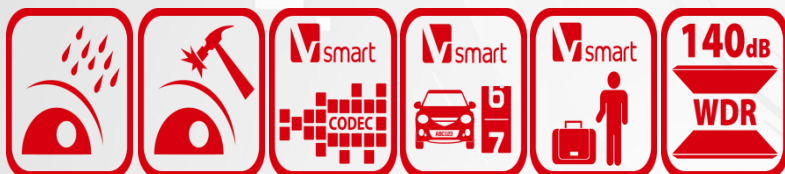

## DS-2CD4525FWD-IZ(H) 2MP Smart IP Outdoor Dome Camera

**LIGHTFIGHTER**

The Lightfighter series Smart cameras are able to capture high quality colored images in back light environment. DS-2CD4525FWD offers Full HD resolution with up to 60fps high frame rate, 140dB WDR, PoE, Defog, 3D DNR and complete Smart Feature-set to meet a wide variety of applications.

#### **Smart Codec**

Smart Recording with dual-VCA, Low Bitrate, Low Latency, ROI enhancement, Multi-stream, Rotate Mode, Edge Recording, etc.