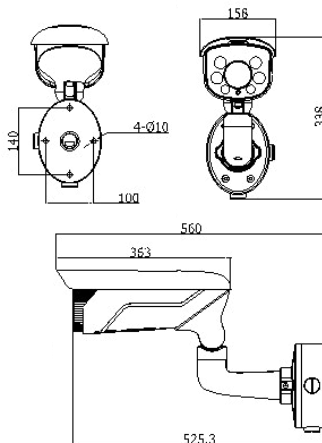

### DS-2CD4625FWD-IZ(H)(S)

### 2MP Vandal-proof IR Bullet Network Camera

#### Key features

- Up to 1920 x1200 high resolution
- Full HD1080p video
- Smart Codec
- 120dB WDR, 3D DNR
- Triple streams
- On-board storage, up to 64GB
- Smart Focus: Motorized VF lens
- Smart Facial Detection
- Intrusion Detection
- Built-in heater optional (-H)
- Audio/Alarm IO optional (-S)
- 8-32mm Motorized VF lens optional
- IP67 & Vandal-proof protection

#### Dimensions