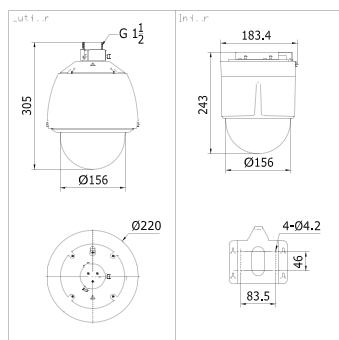

Dimensions

Accessories

DS-1601ZJ

DS-1633ZJ

DS-1622ZJ

DS-1634ZJ

	DS-2DF5286-AEL	DS-2DF5286-AE3
Camera		
Image Sensor	1/2.8" Progressive Scan CMOS	
Effective Pixel	1920(H)×1080(V)	
Min. Illumination	Color : 0.4 lux (F1.6, 1/30 sec, 50 IRE, AGC on), B/W : 0.03 lux (F1.6, 1/30 sec, 50 IRE, AGC on)	
White Balance	Auto / Manual / ATW/Indoor/Outdoor/Daylight lamp/Sodium lamp	
AGC	Auto / Manual	
S / N Ratio	≥ 52dB	
Digital Noise Reduction	3D DNR	
Backlight Compensation	BLC	
Wide Dynamic Range	128X Digital WDR	
Shutter Speed	1 ~ 1/10,000s	
Day & Night	IR Cut Filter	
Digital Zoom	16X	
Focus Mode	Auto / Semiautomatic / Manual	
Lens		
Focal Length	4.3 ~ 129mm, 30x	
Zoom Speed	Approx.3s(Optical Wide-Tele)	
Angle of View	58.9 ~ 2.11degree (Wide-Tele)	
Min. Working Distance	10 ~ 1,500mm(Wide-Tele)	
Aperture Range	F1.4 ~ F5.0	
Pan and Tilt		
Pan / Tilt Range	Pan: 360° endless; Tilt: -5° ~ 90° (Auto Flip)	
Pan / Tilt Speed	Pan Manual Speed: 0.1° ~ 250° /s, Pan Preset Speed: 300° /s Tilt Manual Speed: 0.1° ~ 150° /s, Tilt Preset Speed: 200° /s	
Proportional Zoom	Rotation speed can be adjusted automatically according to zoom multiples	
Number of Preset	256	
Patrol	8 patrols, up to 32 presets per patrol	
Park action	Pattern / Pan scan / Tilt scan / Random scan / Frame scan / Panorama scan	
Input/ Output		
Audio Input	Optional audio input (Line input), 2 ~ 2.4V(p-p); output impedance: 1KΩ±10%	
Audio Output	Line level, impedance: 600Ω	
Network		
Ethernet	10Base-T / 100Base-TX, RJ45 connector	
Max. Image Resolution	1920×1080	
Frame Rate	60Hz: 30 fps (1920×1080) 30 fps (1280×960) 30 fps (1280×720)	
Image Compression	H.264 / MPEG4	
Audio Compression	G.711u /G.711a /G.726	
Protocols	IPv4/IPv6, HTTP, HTTPS, 802.1x, Qos, FTP, SMTP, UPnP, SNMP, DNS, DDNS, NTP, RTSP, RTP, TCP/IP, UDP, IGMP, ICMP, DHCP, PPPoE	
Simultaneous Live View	Up to 6	
Streams	Dual Streams	
Mini SD Memory Card	Micro SD Slot, up to 32GB	
User/Host Level	Up to 32 users, 3 Levels: Administrator, Camera control, Live view only	
Security Measures	User authentication (ID and PW), Host authentication (MAC address)	
Integration		
Application programming	Open-ended API, support Onvif, PSIA and CGI	
Web Browser	IE 7, IE 8, IE 9, Chrome 8 +, Firefox 3.5 +, Safari 5 +	
General		
RS-485 Protocols	HIKVISION, Pelco-P, Pelco-D, self-adaptive	
Power	24 VAC: 65W max (heater: 45W) Hi-PoE: 40W max (heater: 20W) PoE+: 25W max (heater: 5W)	24 VAC / PoE+: Max. 20W
Working Temperature	24 VAC: -40° C ~ 65° C (-40° F ~ 149° F) Hi-PoE: -30° C ~ 65° C (-22° F ~ 149° F) PoE+: -20° C ~ 65° C (-4° F ~ 149° F)	-10° C ~ 50° C (14° F ~ 122° F)
Humidity	90% or less	
Protection Level	IP66 standard (outdoor dome) TVS 4,000V lightning protection, surge protection and voltage transient protection	
Dimensions	Φ220×305mm (Φ8.66" × 12.02")(Outdoor) Φ183.4×243mm (Φ7.22" × 9.56")(Ceiling)	
Weight (approx.)	5Kg (11.02lbs)	
Mount Option (for outdoor models)	Long-arm wall mount: DS-1601ZJ; Corner mount: DS-1633ZJ; Pole Mount: DS-1622ZJ; Power box mount: DS-1634ZJ	