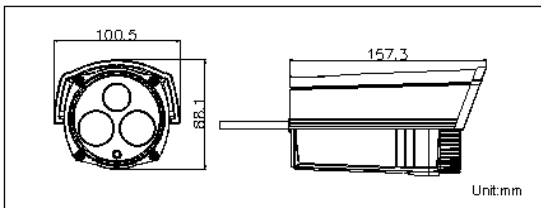

DS-2CD2232-I5 3MP EXIR Bullet Network Camera

EXIR

Key features

- 3.0 megapixel (2048 x 1536) resolution
- Full HD1080p real-time video
- DWDR & 3D DNR & BLC
- EXIR illuminators: up to 50m
- IP66
- PoE

Dimensions

DS-2CD2232-I5	
Camera	
Image sensor	1/3" progressive scan CMOS
Min. illumination	0.07 lux@F1.2, AGC on 0 lux with IR
Shutter time	1/25s (1/30s) ~ 1/100,000s
Lens	12mm@F2.0, angle of view: 22° (4mm, 6mm optional)
Lens mount	M12
Day & night	ICR
Digital noise reduction	3D DNR
Wide dynamic range	Digital WDR
Backlight compensation	Yes, zone configurable
Compression standard	
Video compression	H.264 / MJPEG
H.264 compression profile	Main profile
Bit rate	32 Kbps ~ 16 Mbps
Dual stream	Yes
Image	
Max. image resolution	2048 x 1536
Frame rate	50Hz: 20fps (2048 x 1536), 25fps (1920 x 1080), 25fps (1280 x 720) 60Hz: 20fps (2048 x 1536), 30fps (1920 x 1080), 30fps (1280 x 720)
Image settings	Saturation, brightness, contrast adjustable through client software or web browser
Network	
Network storage	NAS (iSCSI optional)
Alarm trigger	Motion detection, tampering alarm
Protocols	TCP/IP, ICMP, HTTP, HTTPS, FTP, DHCP, DNS, DDNS, RTP, RTSP, RTCP, PPPoE, NTP, UPnP, SMTP, SNMP, IGMP, 802.1X, QoS, IPv6, Bonjour (SIP optional)
System compatibility	ONVIF, PSIA, CGI
General functionalities	User authentication, watermark
Interface	
Communication interface	1 RJ45 10M / 100M ethernet port
General	
Operating conditions	-30°C ~ 60°C (-22°F ~ 140°F) humidity 95% or less (non-condensing)
Power supply	12 VDC ± 10%, PoE (802.3af)
Power consumption	Max. 7W (9W with ICR on)
Ingress protection	IP66
EXIR range	up to 50m
Dimensions	100.5 x 88.1 x 157.3 mm
Weight	700g (1.5 lbs)