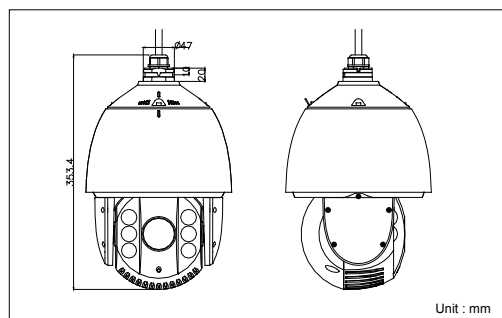

Dimensions

Accessories

DS-1601ZJ

DS-1661ZJ

DS-1662ZJ

DS-2DE7184-A	
Camera	
Image Sensor	1/2.8" Progressive Scan CMOS
Effective Pixel	2230K pixels
Min. Illumination	Color: 0.05Lux@F1.6; B/W: 0.1Lux@F1.6 0 Lux with IR
White Balance	Auto / Manual / ATW / Indoor / Outdoor / Daylight lamp / Sodium lamp
AGC	Auto / Manual
S / N Ratio	≥ 50dB
Digital Noise Reduction	3D DNR
Backlight Compensation	BLC/DWDR
Wide Dynamic Range	128X Digital WDR
Shutter Speed	1 ~ 1/10,000s
Day & Night	IR Cut Filter
Digital Zoom	16X
Focus Mode	Auto / Semiautomatic / Manual
Lens	
Focal Length	4.7 ~ 94mm, 20x
Zoom Speed	Approx 3s(Optical Wide-Tele)
Angle of View	58.3 ~ 3.2 degree (Wide-Tele)
Min. Working Distance	10 ~ 1000mm(Wide-Tele)
Aperture Range	F1.6 ~ F3.5
Pan and Tilt	
Pan / Tilt Range	Pan: 360° endless; Tilt: -15° ~ 90° (Auto Flip)
Pan / Tilt Speed	Pan Manual Speed: 0.1° ~ 160° /s, Pan Preset Speed: 240° /s Tilt Manual Speed: 0.1° ~ 120° /s, Tilt Preset Speed: 200° /s
Proportional Zoom	Rotation speed can be adjusted automatically according to zoom multiples
Number of Preset	256
Park action	Pattern / Pan scan / Tilt scan / Frame scan / Panorama scan / Random scan
Patrol	8 patrols, up to 32 presets per patrol
Power-off Memory	Support
Infrared	
IR Distance	Up to 100m
IR Intensity	Automatically adjusted depending on the zoom ratio
Input/ Output	
Audio Input	Audio input (LINE input), 2 ~ 2.4V[p-p]; output impedance: 1KΩ, ±10%
Audio Output	Line level, impedance: 600Ω
Network	
Ethernet	10Base-T / 100Base-TX, RJ45 connector
Max. Image Resolution	1920 × 1080
Frame Rate	60Hz: 30 fps (1920 × 1080), 30 fps (1280 × 960), 30 fps (1280 × 720)
Image Compression	H.264/MPEG4
Audio Compression	G.711u / G.711a / G.726
Protocols	IPv4/IPv6, HTTP, HTTPS, 802.1x, QoS, FTP, SMTP, UPnP, SNMP, DNS, DDNS, NTP, RTSP, RTP, TCP, UDP, IGMP, ICMP, DHCP, PPPoE
Simultaneous Live View	Up to 6
Streams	Dual Streams
Mini SD Memory Card	Micro SD Slot, up to 32GB
User/Host Level	Up to 32 users, 3 Levels: Administrator, Camera control, Live view only
Security Measures	User authentication (ID and PW), Host authentication (MAC address), IP address filtering
Integration	
Application programming	Open-ended API, support Onvif, PSIA and CGI
Web Browser	IE 7, IE 8, IE 9, Chrome 8+, Firefox 3.5+, Safari 5+
General	
RS-485 Protocols	HIKVISION, Pelco-P, Pelco-D, self-adaptive
Power	24 VAC / High-PoE; Max. 30W / 21W (IR On / Off)
Working Temperature	-30° C ~ 65° C (-22° F ~ 149° F)
Humidity	90% or less
Protection Level	IP66 standard TVS 4,000V lightning protection, surge protection and voltage transient protection
Dimensions	Φ220 × 353.4mm (Φ8.66" × 13.91") (Outdoor)
Weight (approx.)	5.5kg (12.13lbs)
Mount Option	Long-arm wall mount: DS-161ZJ; Pendant mount: DS-1661ZJ (20cm) or DS-1662ZJ (50cm) Ceiling mount: DS-1663ZJ