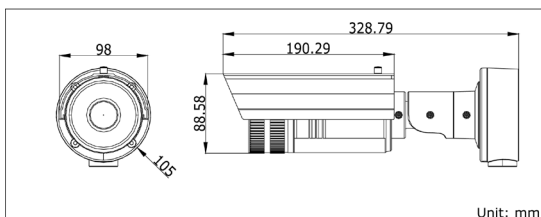

### Key features

- 3.0 Megapixel (2048 x 1536) High Resolution
- HD1080p Real-time Streaming
- 120dB Wide Dynamic Range
- Motorized VF Lens
- 3D Digital Noise Reduction
- True Day / Night
- IP66
- Up to 30m IR Range

### Dimensions

### Specifications

DS-2CD8254FWD-EIZ(S)	
<b>Camera</b>	
Image sensor	1/3" progressive scan CMOS
Min. illumination	0.17 lux @F1.6, AGC ON 0 lux with IR
Shutter time	1/30 s ~ 1/100,000 s
Lens	2.7 ~ 9 mm @F1.6, angle of view: 101° ~ 30.4° Motorized VF lens
Lens mount	Φ14
Auto iris	DC drive
Day & night	IR cut filter with auto switch
Wide dynamic range	120 dB
Digital noise reduction	3D DNR
<b>Compression Standard</b>	
Video compression	H.264 / MPEG4 / MJPEG
Bit rate	32 Kbps ~ 16 Mbps
Audio Compression	-S: G.711/G.726
Dual stream	Yes
<b>Image</b>	
Max. Image Resolution	2048 × 1536
Frame rate	15fps (2048 × 1536), 30fps (1920 × 1080), 30fps (1600 × 1200)
Image settings	Saturation, brightness, contrast adjustable through client software or web browser
<b>Network</b>	
Network storage	NAS
Alarm trigger	Motion detection, tampering alarm, network disconnect, IP address conflict, storage exception
Protocols	TCP/IP, HTTP, DHCP, DNS, DDNS, RTP, RTSP, PPPoE, SMTP, NTP, SNMP, HTTPS, FTP, 802.1x, Qos
Security	User authentication, watermark
<b>Interface</b>	
Communication interface	1 RJ45 10 M / 100 M Ethernet interface
<b>General</b>	
Operating conditions	-10 °C ~ 60 °C (14°F ~ 140 °F) humidity 90% or less (non-condensing)
Power supply	12 VDC ± 10% , PoE (802.3af)
Power consumption	Max. 12W
Weather proof rating	IP66
IR range	Approx 20 to 30 meters
Dimensions	98 × 88.58 × 328.79 mm (3.86" × 3.49" × 12.94")
Weight	1700 g (3.75 lbs)