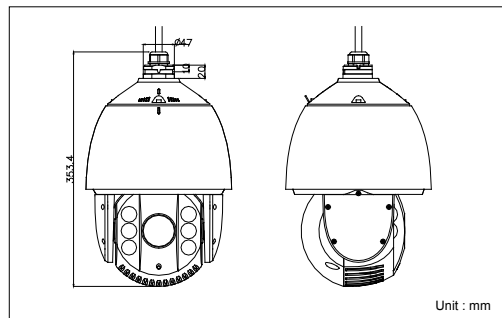

Dimensions

Accessories

DS-1601ZJ

DS-1661ZJ

DS-1662ZJ

	DS-2DE7176	DS-2DE7174
Camera		
Image Sensor	1/3" Progressive Scan CMOS	
Effective Pixel	1320K pixels	
Min. Illumination	Color: 0.05Lux@(F1.6, AGC ON); B/W: 0.01Lux@(F1.6, AGC ON); 0 Lux with IR	Color: 0.05Lux@(F1.4, AGC ON); B/W: 0.01Lux@(F1.4, AGC ON); 0 Lux with IR
White Balance	Auto / Manual / ATW/Indoor/Outdoor/Daylight lamp/Sodium lamp	
AGC	Auto / Manual	
S / N Ratio	≥ 52dB	≥ 50dB
Digital Noise Reduction	3D DNR	
Backlight Compensation	BLC	
Wide Dynamic Range	128X Digital WDR	
Shutter Speed	1 ~ 1/10,000s	
Day & Night	IR Cut Filter	
Focus Mode	Auto / Semiautomatic / Manual	
Lens		
Focal Length	4.3 ~ 129mm, 30x	4.7 ~ 94.0mm, 20x
Zoom Speed	Approx 3s(Optical Wide-Tele)	
Angle of View	58.9 ~ 2.11 degree (Wide-Tele)	58.3 ~ 3.2 degree (Wide-Tele)
Min. Working Distance	10 ~ 1,500mm(Wide-Tele)	
Aperture Range	F1.6 ~ F5.0	F1.4 ~ F3.5
Pan and Tilt		
Range	Pan: 360° endless; Tilt: -15° ~ 90° (Auto Flip)	
Speed	Pan Manual Speed: 0.1° ~ 160°/s; Pan Preset Speed: 240°/s Tilt Manual Speed: 0.1° ~ 120°/s; Tilt Preset Speed: 200°/s	
Proportional Zoom	Rotation speed can be adjusted automatically according to zoom multiples	
Number of Preset	256	
Patrol	8 patrols, up to 32 presets per patrol	
Park action	Pattern/Pan scan/Tilt scan/Frame scan/Panorama scan/Random scan	
Power-off Memory	Support	
Infrared		
IR Distance	Up to 100m	
IR Intensity	Automatically adjusted, depending on the zoom ratio	
Input/ Output		
Audio Input	Optional audio input (LINE input), 2 ~ 2.4V(p-p); output impedance: 1KΩ, ±10%	
Audio Output	Line level, impedance: 600Ω	
Network		
Ethernet	10Base-T / 100Base-TX, RJ45 connector	
Max. Image Resolution	1280×960	
Frame Rate	50Hz:25fps(1280×960), 25fps (1280×720) 60Hz:30fps(1280×960), 30fps (1280×720)	
Image Compression	H.264/ MPEG4	
Audio Compression	G.711u /G.711a /G.726	
Protocols	IPv4/IPv6, HTTP, HTTPS, 802.1x, Qos, FTP, SMTP, UPnP, SNMP, DNS, DDNS, NTP, RTSP, RTP, TCP, UDP, IGMP, ICMP, DHCP, PPPoE	
Simultaneous Live View	Up to 6	
Streams	Dual Streams	
Mini SD Memory Card	Micro SD Slot, up to 32GB	
User/Host Level	Up to 32 users, 3 Levels: Administrator, Camera control, Live view only	
Security Measures	User authentication (ID and PW), Host authentication (MAC address), IP address filtering	
Integration		
Application programming	Open-ended API, support Onvif, PSIA and CGI	
Web Browser	IE 7, IE 8, IE 9, Chrome 8 +, Firefox 3.5 +, Safari 5 +	
General		
RS-485 Protocols	HIKVISION, Pelco-P, Pelco-D, self-adaptive	
Power	24VAC / High-PoE; Max. 30W/21W (IR On / Off)	
Working Temperature	-30°C ~ 65°C(-22°F ~ 149°F)	
Humidity	90% or less	
Protection Level	IP66 standard TVS 4,000V lightning protection, surge protection and voltage transient protection	
Dimensions	Φ220 × 353.4mm (Φ8.66" × 13.91")	
Weight (approx.)	5.5kg(12.13lbs)	
Mount Option	Long-arm wall mount: DS-1601ZJ; Pendant mount: DS-1661ZJ(20cm) or DS-1662ZJ(50cm); Ceiling mount: DS-1663ZJ	