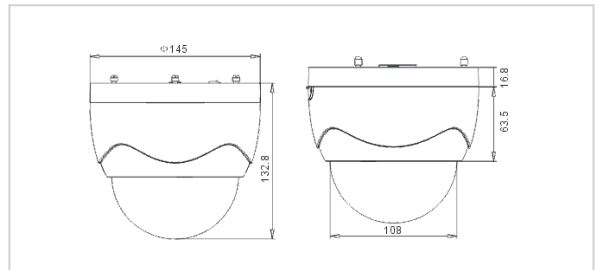

## DS-2CD752MF-E 2.0 Megapixel Network Dome Camera

- Linux OS embedded
- TI DaVinci hardware compression
- H.264 / MPEG-4 dual stream real time video compression in HD720P/4CIF/DCIF/2CIF/CIF/QCIF
- SDHC card local storage
- Support IE client for network preview

Unit: mm

### Specifications

		DS-2CD752MF-E
Camera	Image Sensor	1/3 inch CMOS
	Effective Pixels	1600 (H) × 1200 (V)
	Min. Illumination	0.5Lux @ F1.2; 0.1Lux @ F1.2, sense up × 5
	Day&Night	Electronic
	Lens	2.8 ~ 11mm, F1.4 manual Iris lens
	Video Output	1Vp-p Composite Output (75Ω/BNC)
Compression Standard	Video Compression	H.264 or MPEG-4
	Video Bit Rate	32 K ~ 8M
	Audio Compression	OggVorbis
Image	Max. Image Resolution	1600 × 1200
	Frame Rate	12.5fps (1600 × 1200), 25fps (1280 × 720), 25fps (704 × 576), 30fps (704 × 480)
Functions	ePTZ	Support
	Motion Detection	Support
	Dual Stream	Support
	SD Card Local Recording	Support
	Heartbeat	Support
	Password Protection	Support
	Protocols	TCP/IP,HTTP,DHCP,DNS,RTP/RTCP, PPPoE (FTP, SMTP, NTP, SNMP addible)
Interface	Audio Input	1 channel (2.0 ~ 2.4Vp-p,1kΩ)
	Audio Output	1 channel (Line level, 600Ω)
	Communication	1 RJ45 10M / 100M self-adaptive Ethernet port and 1 RS-485 interface
	Alarm Input	1 channel signal input
	Alarm Output	1 channel signal relay output
General	Power Supply	12VDC, ±10%, (-E) series support PoE (Power over Ethernet)
	Power Consumption	4W MAX
	Working Temperature	-10°C ~ 60°C
	Dimensions	Φ145 × 132.8 (Φ5.75" × 5.26")
	Weight	900g (1.98lbs)