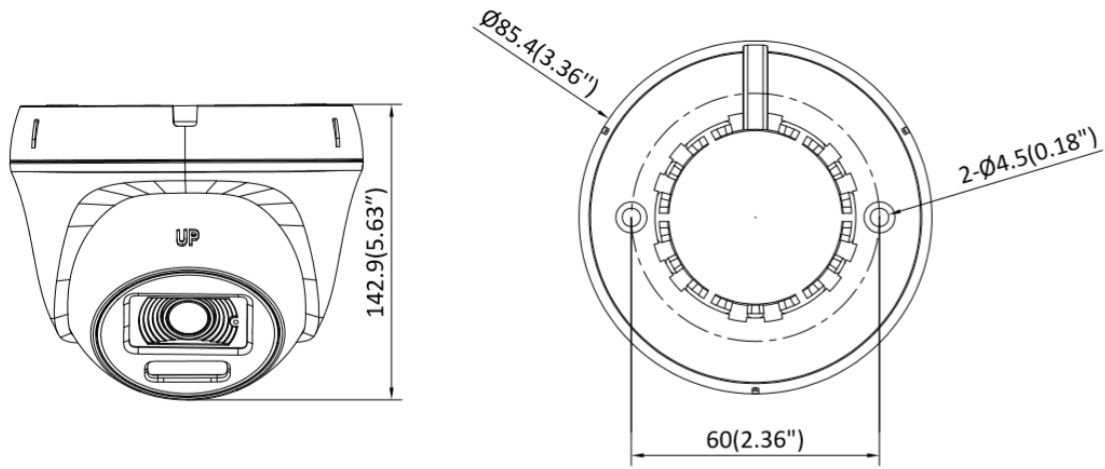

▪ Specification

Camera	
Image Sensor	2 MP CMOS
Max. Resolution	1920 (H) × 1080 (V)
Min. Illumination	0.001 Lux @ (F1.0, AGC ON), 0 Lux with white light
Shutter Time	PAL: 1/25 s to 1/50,000 s; NTSC: 1/30 s to 1/50,000 s
Angle Adjustment	Pan: 0° to 360°, Tilt: 0° to 75°, Rotate: 0° to 360°
Signal System	PAL/NTSC
Lens	
Lens Type	2.8 mm, 3.6 mm fixed focal lens
Focal Length & FOV	2.8 mm, horizontal FOV: 105°, vertical FOV: 55°, diagonal FOV: 125° 3.6 mm, horizontal FOV: 84°, vertical FOV: 45°, diagonal FOV: 99°
Lens Mount	M12
Illuminator	
Supplement Light Type	White Light
Supplement Light Range	Up to 20 m
Smart Supplement Light	Yes
Image	
Image Parameters Switch	STD/HIGH-SAT/HIGHLIGHT
Image Settings	Brightness, Sharpness, Anti-banding, AGC
Frame Rate	TVI: 1080p @25 fps/30 fps CVI: 1080p @25 fps/30 fps AHD: 1080p @25 fps/30 fps CVBS: PAL/NTSC
Day/Night Mode	Color
Wide Dynamic Range (WDR)	Digital WDR
Image Enhancement	DWDR, BLC, HLC, Global
Noise Reduction	3D DNR/2D DNR
White Balance	Auto, Manual
Interface	
Video Output	Switchable TVI/AHD/CVI/CVBS
Alarm	Solid Light Alarm (White Light)
General	
Material	Plastic
Power	12 VDC ± 25%, max. 2 W, *You are recommended to use one power adapter to supply the power for one camera.
Dimension	∅85.4 mm × 142.9 mm (3.36" × 5.63")
Weight	Approx. 124 g (0.27 lb.)
Operating Condition	-40 °C to 60 °C (-40 °F to 140 °F). Humidity: 90% or less (non-condensing)
Communication	HIKVISION-C
Language	English

▪ Available Model

THC-T129-PS (2.8/3.6 mm)

▪ **Dimension**

Unit: mm (inch)

▪ **Accessory**

▪ **Optional**

HIA-B301 Vertical Pole Mount	HIA-B201 Corner mount	HIA-B401-110T Wall Mount	HIA-J101 Junction Box
			