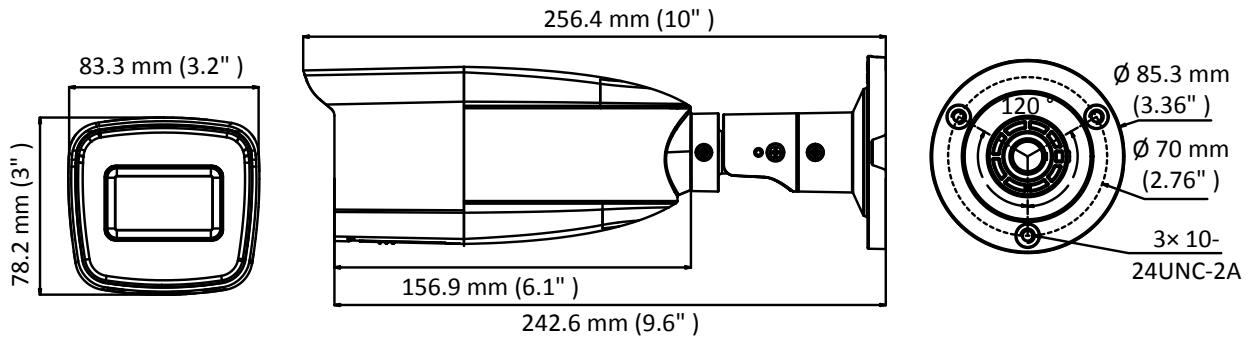

THC-B310-VF 1 MP EXIR VF Bullet Camera

Key Features

- 1 MP high-performance CMOS
- 1280 × 720 resolution
- 2.8 mm to 12 mm varifocal lens
- Day/Night switch
- EXIR 2.0, smart IR, up to 40 m IR distance
- 4 in 1 video output (switchable TVI/AHD/CVI/CVBS)
- IP66

Specification

Camera	
Image Sensor	1 MP CMOS image sensor
Signal System	PAL/NTSC
Resolution	1280 (H) × 720 (V)
Min. Illumination	0.01 Lux@(F1.2, AGC ON), 0 Lux with IR
Shutter Time	1/25 (1/30) s to 1/50,000 s
Lens	2.8 mm to 12 mm
Horizontal Field of View	70° to 22.3°
Lens Mount	Ø14
Day & Night	IR cut filter
Angle Adjustment	Pan: 0° to 360°, Tilt: 0° to 90°, Rotation: 0° to 360°
Synchronization	Internal synchronization
Video Frame Rate	PAL: 720p@25fps NTSC: 720p@30fps
Menu	
AGC	High/Middle/Low/Off
D/N Mode	Smart/Color/BW (Black and White)
BLC	Support
DWDR	Support
Language	English
Functions	Sharpness, Contrast, Color Gain, DNR
Interface	
Video Output	1 HD analog output
Switch Button	TVI/AHD/CVI/CVBS
General	
Operating Conditions	-40 °C to 60 °C (-40 °F to 140 °F), Humidity: 90% or less (non-condensation)
Power Supply	12 VDC ± 15%
Power Consumption	Max. 4.4 W
Protection Level	IP66
Material	Front Cover: Metal Main Body: Plastic Bracket: Metal
IR Range	Up to 40 m
Dimensions	256.4 mm × 83.3 mm × 78.2 mm (10" × 3.2" × 3")
Weight	605 g (1.33 lb.)

Order Model

THC-B310-VF

Dimension

Accessories

HIA-B301
Vertical Pole Mount

HIA-B201
Corner Mount

HIA-J102
Junction Box