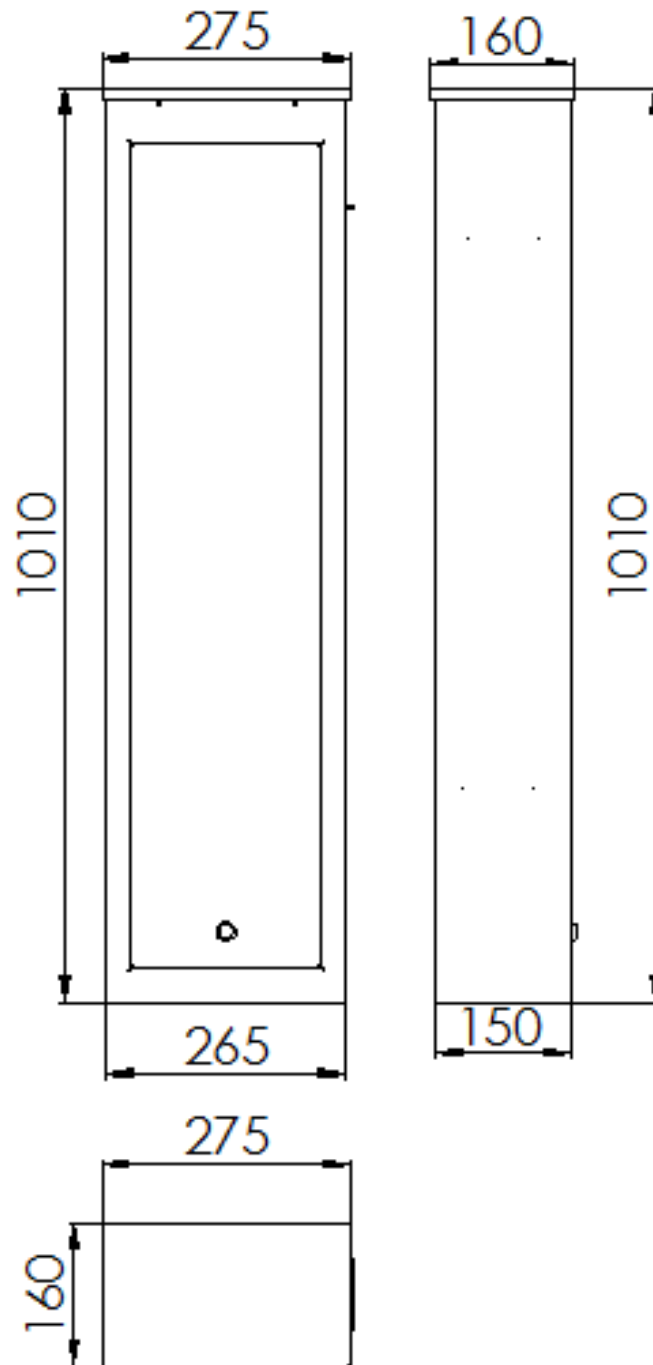

▪ Dimension