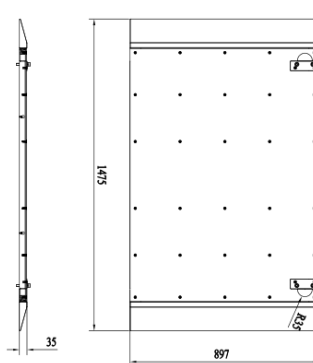

**DS-K3B220X-BASE**  
**Fixed Base**

- Fixed base for DS-K3B220LX series and DS-K3B220X series
- -S for single lane with 2 pedestal , -M for extend more lanes

## ▪ Specification

General	
Lane width	650mm/750mm/900mm/950mm
Dimensions	-S: (Without packaging) 650: 943 mm × 1475 mm × 35 mm (37.1" × 58.1" × 1.4") 750: 1043 mm × 1475 mm × 35 mm (41.1" × 58.1" × 1.4") 900: 1193 mm × 1475 mm × 35 mm (47.0" × 58.1" × 1.4") 950: 1243 mm × 1475 mm × 35 mm (48.9" × 58.1" × 1.4") -M: (Without packaging) 650: 797 mm × 1475 mm × 35 mm (31.4" × 58.1" × 1.4") 750: 897 mm × 1475 mm × 35 mm (35.3" × 58.1" × 1.4") 900: 1047 mm × 1475 mm × 35 mm (41.2" × 58.1" × 1.4") 950: 1097 mm × 1475 mm × 35 mm (43.2" × 58.1" × 1.4")
Weight	Reserved
Material	Pedestal installation area: SUS304 Lane: Aluminum plate (with pattern) Framework: Galvanization panel

## ▪ Dimension

**Headquarters**

No.555 Qianmo Road, Binjiang District,  
Hangzhou 310051, China  
T +86-571-8807-5998  
www.hikvision.com

Follow us on social media to get the latest product and solution information.