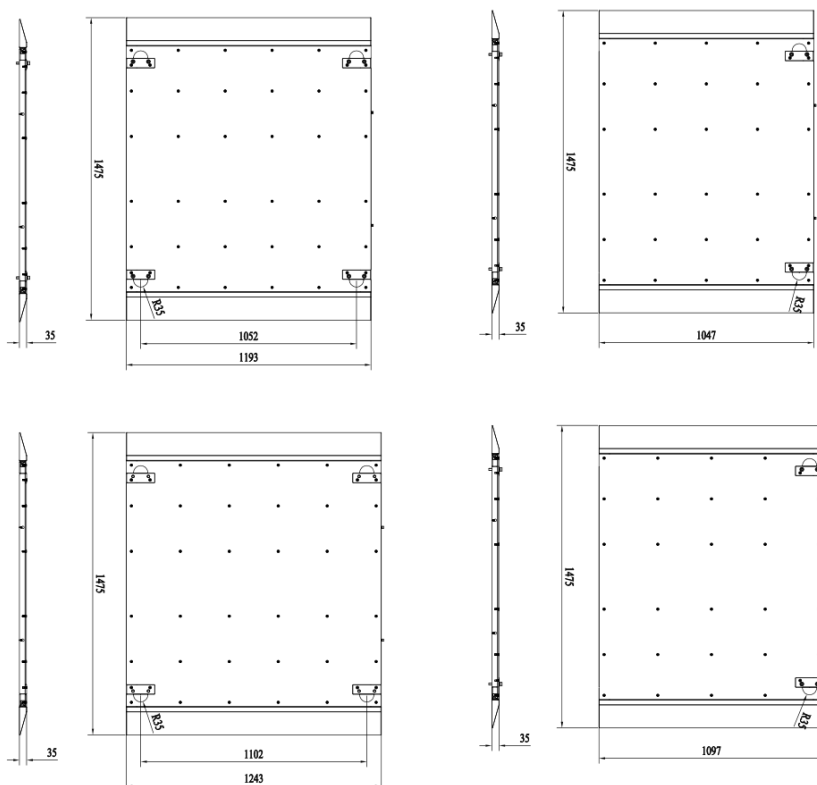

▪ Specification

General	
Lane width	650mm/750mm/900mm/950mm
Dimensions	-S: (Without packaging) 650: 943 mm × 1475 mm × 35 mm (37.1" × 58.1" × 1.4") 750: 1043 mm × 1475 mm × 35 mm (41.1" × 58.1" × 1.4") 900: 1193 mm × 1475 mm × 35 mm (47.0" × 58.1" × 1.4") 950: 1243 mm × 1475 mm × 35 mm (48.9" × 58.1" × 1.4") -M: (Without packaging) 650: 797 mm × 1475 mm × 35 mm (31.4" × 58.1" × 1.4") 750: 897 mm × 1475 mm × 35 mm (35.3" × 58.1" × 1.4") 900: 1047 mm × 1475 mm × 35 mm (41.2" × 58.1" × 1.4") 950: 1097 mm × 1475 mm × 35 mm (43.2" × 58.1" × 1.4")
Weight	Reserved
Material	Pedestal installation area: SUS304 Lane: Aluminum plate (with pattern) Framework: Galvanization panel

▪ Available Model

DS-K3B220X-BASE650-M, DS-K3B220X-BASE650-S, DS-K3B220X-BASE750-M, DS-K3B220X-BASE750-S, DS-K3B220X-BASE900-M, DS-K3B220X-BASE900-S, DS-K3B220X-BASE950-M, DS-K3B220X-BASE950-S

▪ Dimension