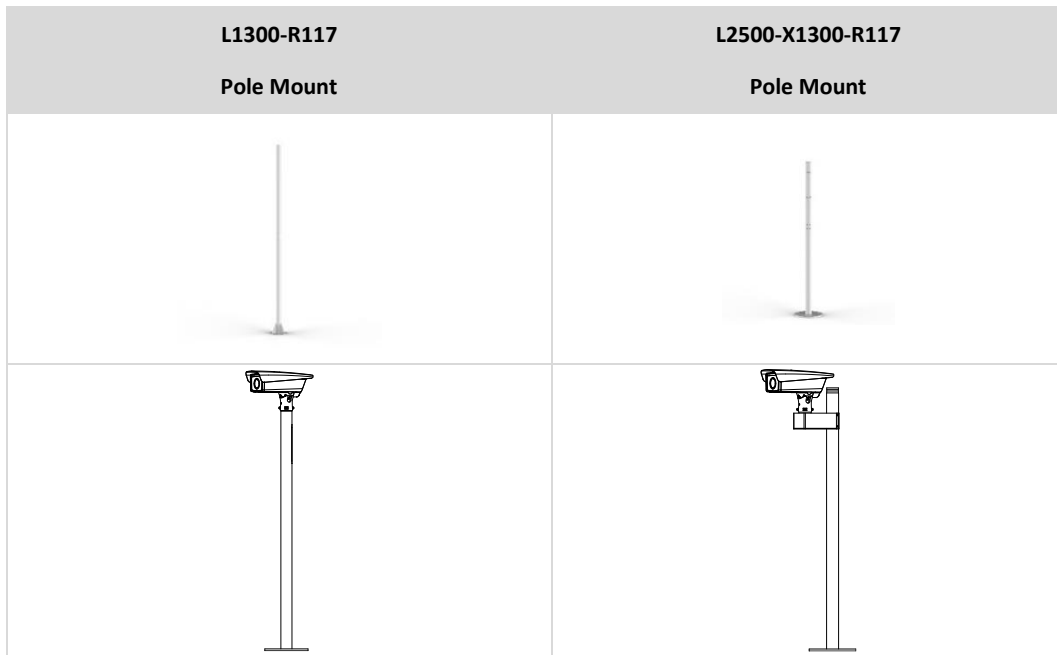

Dimensions

Available Models

DS-TCG205-E(220V)

DS-TCG205-E(12V/Poe)

Accessory

DS-1275ZJ/HWB Hoop Mount	DS-1701ZJ/HWB Wall Mount	Cardan Joint	Wall Mount
			
			

Distributed by

HIKVISION®