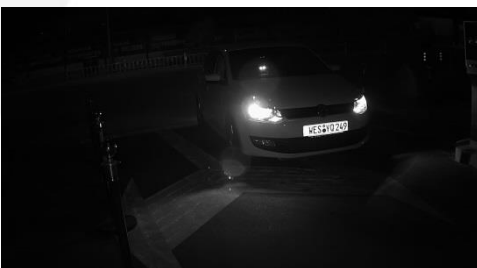

DS-TCG205-E Series Economic ANPR Camera

Entrance & Exit Product

2MP

CMOS

ANPR

IR

VF

Relays

All-in-one

PowerZoom

DS-TCG205-E series camera, based on deep learning, consists of protective cover, lens, camera, LED and power supply, offers high-definition Progressive Scan CMOS, and integrates intelligent recognition algorithms for specific applications such as entrance management, road safety enforcement, in-vehicle monitoring, parking lot control, etc.

Key Features

- 1/3" Progressive Scan CMOS
- Up to 1920 × 1200 resolution with real-time video
- 2x pics high-performance LEDs (integrated white light and IR)
- 3.1 to 6mm motorized vari-focal lens
- Support relay output to control vehicle barrier
- Support loop triggering or radar triggering
- Support multi-frame LPR
- Support dirty license plate recognition
- Support quick pass of multiple vehicles
- Integrated shield, lights, TF Card (up to 128 G)
- Up to 30,000 whitelists
- Offline control
- PoE (802.3af)
- One-touch focus
- Manual capture and ANPR