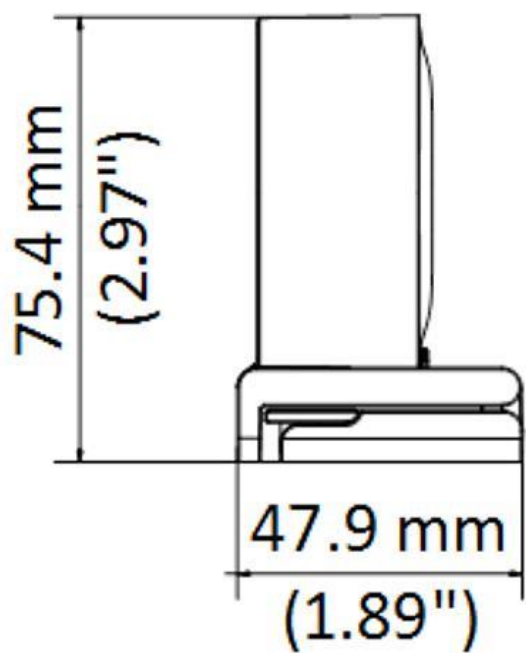

| | |
|----------------------|--|
| White Balance | Auto |
| Interface | |
| Operating System | Recommended systems Windows 7/8/10/11 Android 8.1 and above version Linux 4.14 and above version macOS 10.12 and above version Chrome OS |
| Built-in Microphone | 2 built-in microphones, picking up sounds in the radius up to 5 m |
| Indicator | White: Working |
| Cable | Type C to Type A interface (with type A to type C adapter on the cable) |
| Device Interface | USB Type C interface |
| General | |
| Package Dimension | 166 mm × 96 mm × 75.5 mm (6.54" × 3.78" × 2.97") |
| With Package Weight | Approx. 536 g (1.18 lb.) |
| Color | White, black |
| Operating Conditions | -10 °C to 45 °C (14 °F to 113°F). Humidity: 90% or less (non-condensing) |
| Power Supply | 5 VDC ± 5% (USB interface), max. 4.5 W |
| Material | Plastic |
| Dimension | 75.4 mm × 59.9 mm × 47.9 mm (2.97" × 2.36" × 1.89") |
| Weight | Approx. 109 g (0.24 lb.) |
| Packing List | tripod × 1 privacy cover × 1 USB 2.0 cable (2 m) × 1 Type C to Type A interface × 1 Multilingual Quick Start Guide × 1 QR code paper card for User Manual × 1 |

▪ Available Model

iDS-UL2P(Black)

iDS-UL2P

▪ Dimension

Headquarters

No.555 Qianmo Road, Binjiang District,
Hangzhou 310051, China
T +86-571-8807-5998
www.hikvision.com

Follow us on social media to get the latest product and solution information.