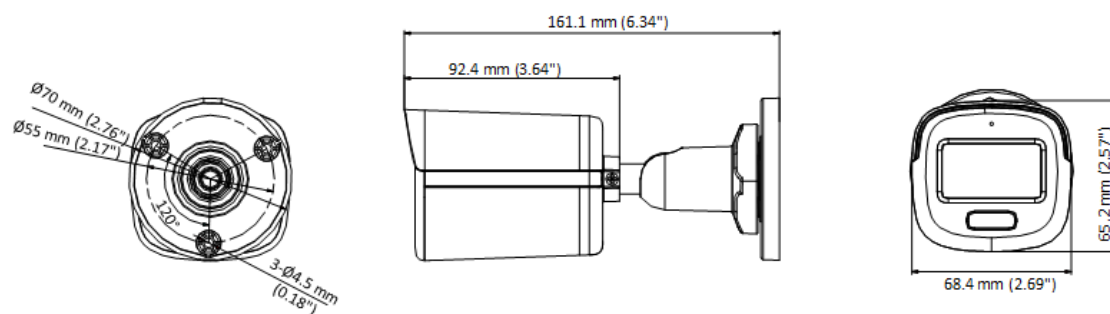

▪ Dimension