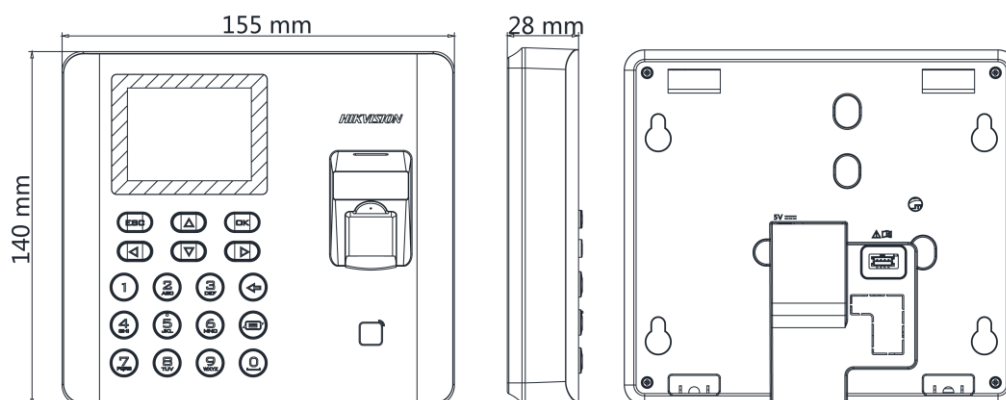

## ▪ Specification

System	
Operating system	Linux
Screen	
Screen size	2.4-inch
Type	LCD-TFT display screen
Audio	
Audio output	1 loudspeaker, 1 buzzer
Network	
Wired network	TCP/IP, 10/100Mbps, self-adaptive
Wi-Fi	Support
Interface	
Network interface	1
USB	1
Capacity	
Fingerprint capacity	3000
Event capacity	100,000
Authentication	
Fingerprint module	Optical fingerprint module
Fingerprint comparing mode	1:1 and 1:N
Fingerprint recognition duration	< 1 s
Fingerprint FAR	≤ 0.001 %
Fingerprint FRR	≤ 0.01 %
Others	
Indicator	Power/status (red/green)
Power supply	5 VDC/1 A
Working temperature	-10 °C to +55 °C (14 °F to +131 °F)
Working humidity	10% to 90% (no condensing)
Color	Black
Dimensions	140 mm × 155 mm × 30 mm (5.51" × 6.01" × 1.18")
Application environment	Indoor
Installation	Surface mounting, desk stand

## ▪ Dimension